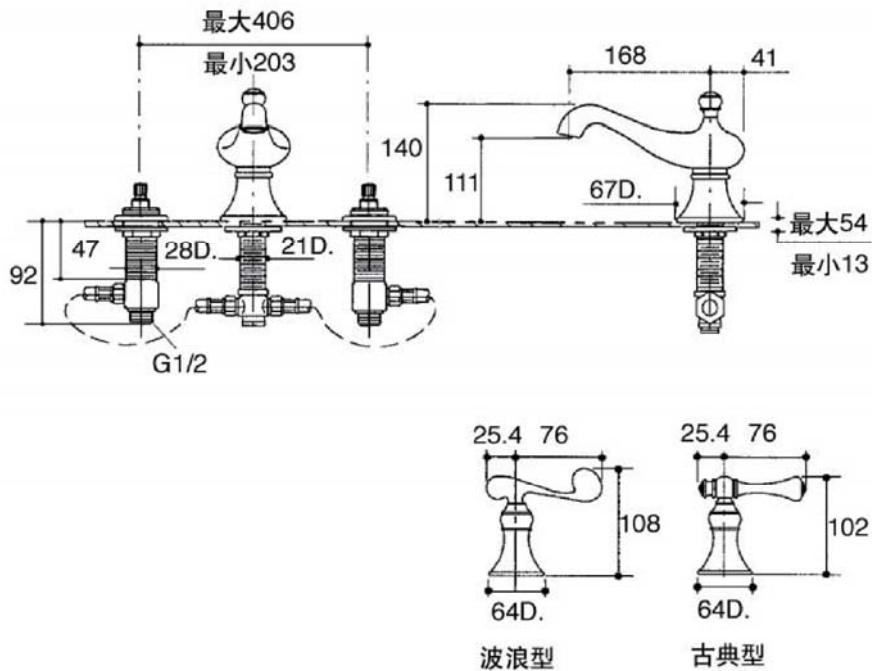

**Product Specification:**

Model	Spout		Handles	Includes	Finish	NOTE
	Reach	Height				
<b>Deck-mount Bath Faucet</b>						
K-8664T-1	168mm	111mm	Scroll lever	Spout, valve, handles, aerator	CP AF SN BN	
K-8664T-2			Traditional Lever			

<b>Optional</b>		
Model	Description	Finish
K-8667T or K-219T	Deck-mount diverter and handshower	CP AF SN BN

**Product Dimension:**

**K-8664T-1/K-8664T-2**

\*The above information are subject to change without notice.