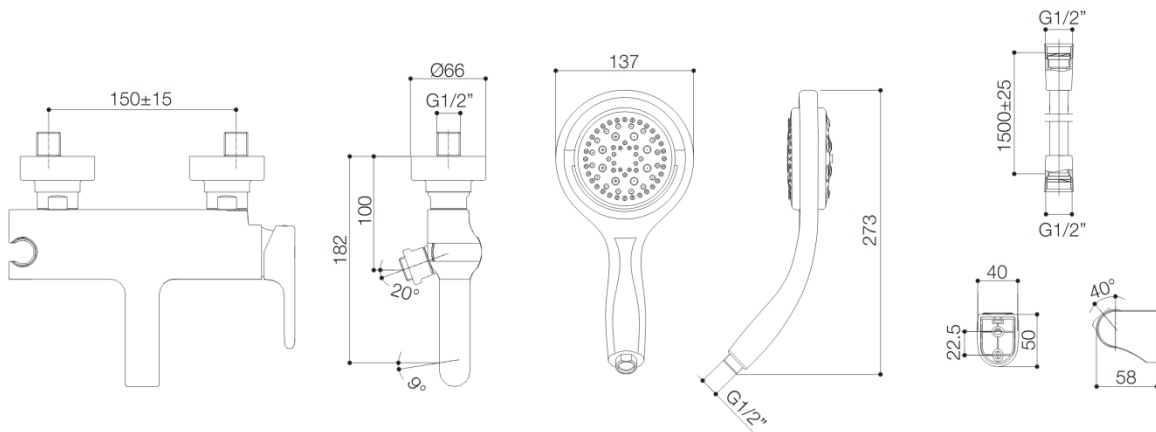

Product Specification:

| Model | Spout Reach | Includes | Finish | Note |
|-----------|-------------|---|--------|----------------|
| K-7787T-4 | 182mm | 182mm spout, valve, aerator, handle, diverter, bush, hose, bracket, 360° Flipside 01 Handshower | CP | Common package |

Product Dimension:

K-7787T-4

*The above information are subject to change without notice.