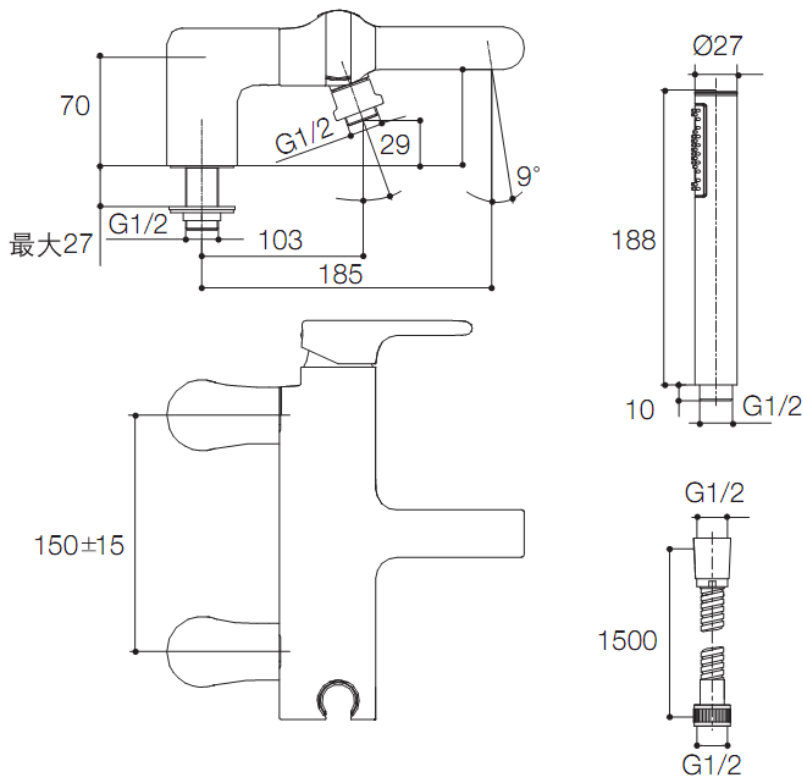

Product Specification:

Model	Spout		Handle	Includes	Finish	Note
	Reach	Height				
K-10868T-4	185mm	-	Metal	Spout, valve, aerator, handle, diverter, handshower, hose, deck-mount connection assy.	CP	-

Product Dimension:

K-10868T

*The above information are subject to change without notice.