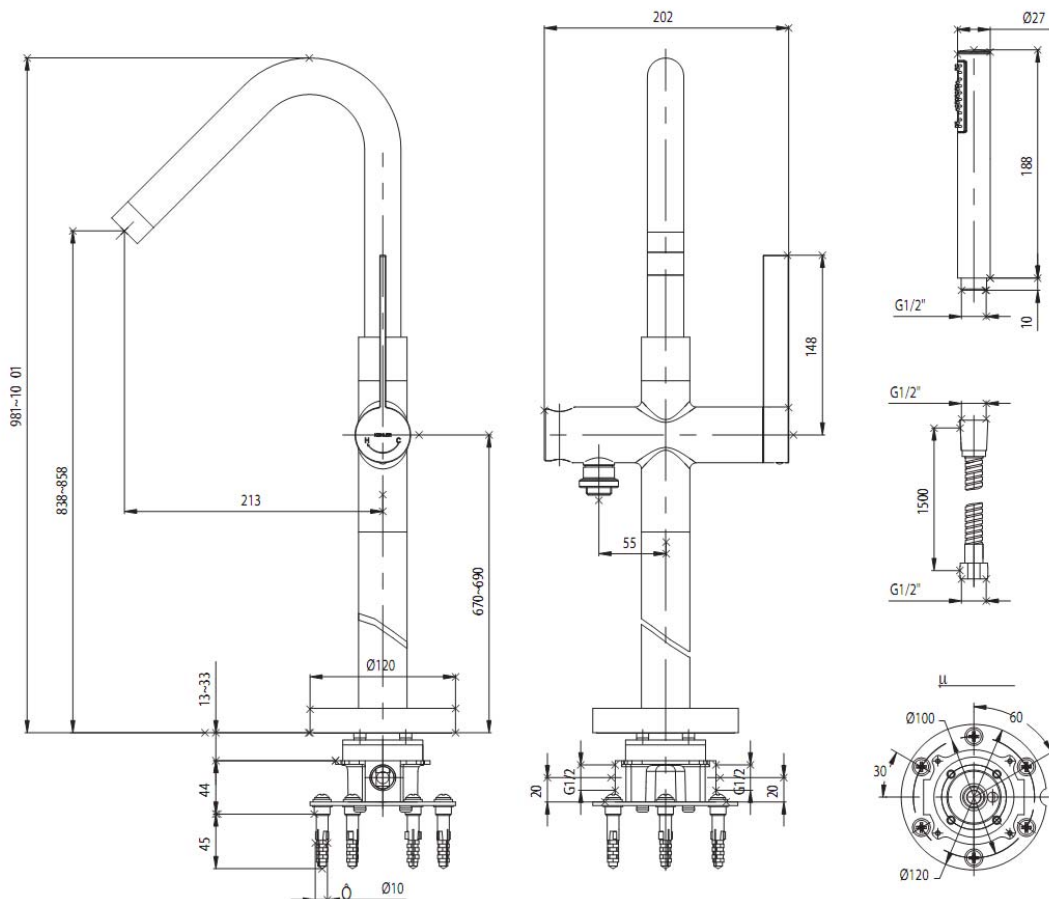

Product Specification:

Model	Spout		Handle	Includes	Finish	NOTE
	Reach	Height				
K-994T-4	213mm	-	Metal	Free-standing bath spout, valve, handle, diverter, hose, hand spray, bracket, floor-mount connection kit	CP	-

Product Dimension:

K-994T

*The above information are subject to change without notice.