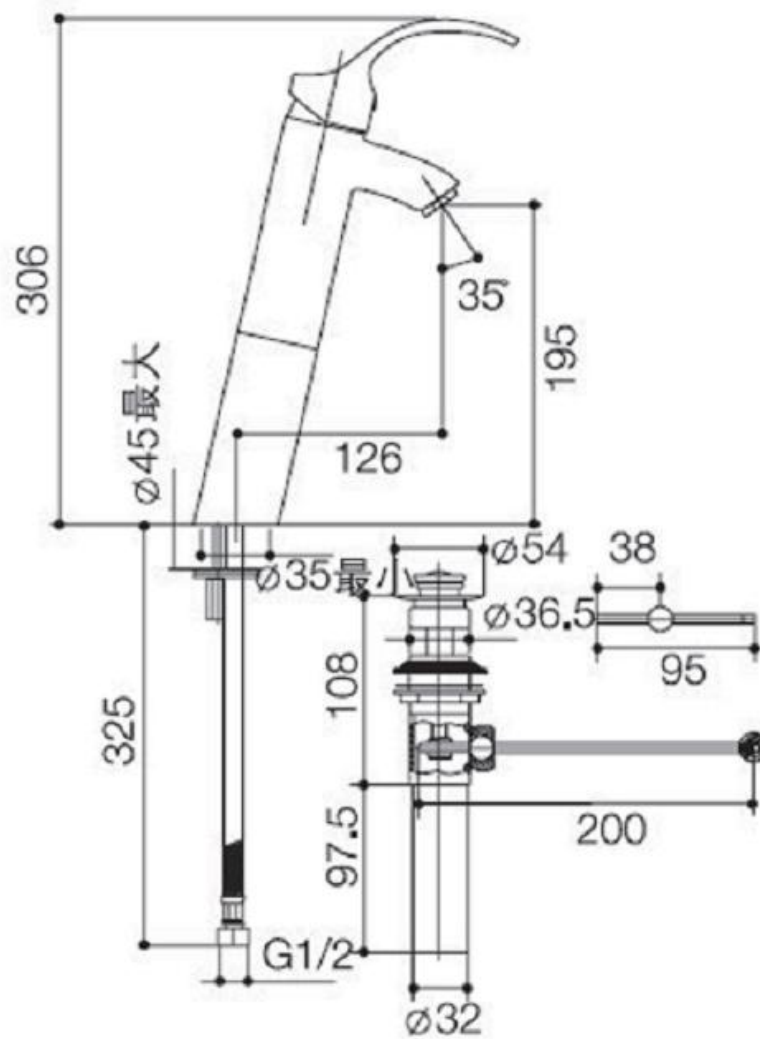

KOHLER®

K-8855T

*The above information are subject to change without notice.

www.kohlerasiapacific.com