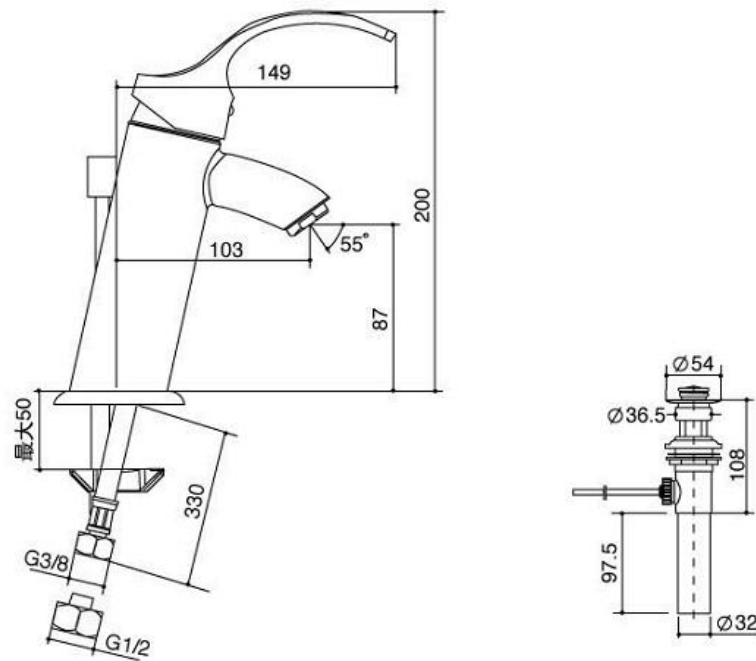

**Product Specification:**

Model	Spout		Handle	Includes	Finish	NOTE
	Reach	Height				
K-9076T	103mm	87mm	Metal	Spout, valve, aerator, handle, supplies, connection assy., drain kit	CP SN BN	-

**Product Dimension:**

K-9076T

\*The above information are subject to change without notice.