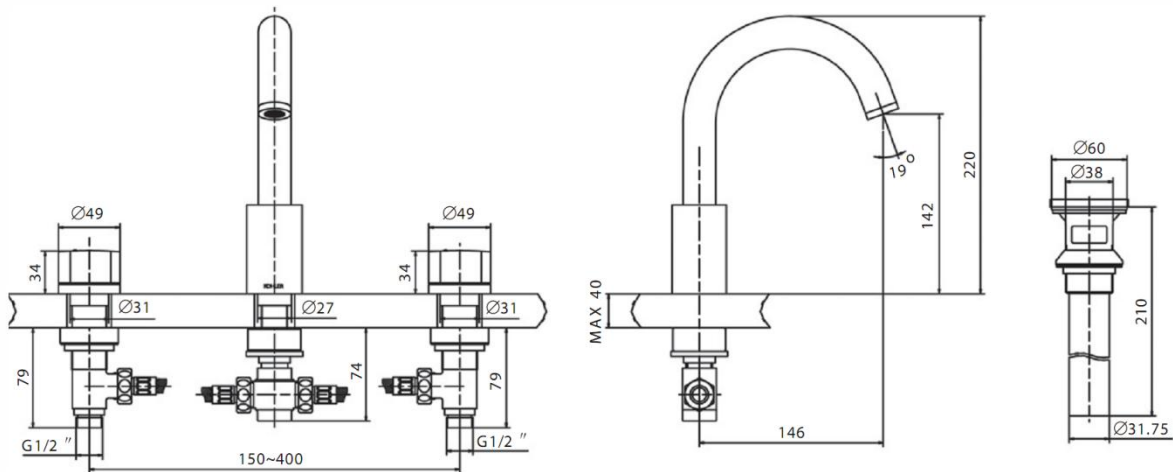

Product Specification:

Model	Spout		Includes	Finish	NOTE
	Reach	Height			
K-9089T-9	146mm	142mm	146mm spout, valve, aerator, handles, supplies, connection assy, drain	CP	-

Product Dimension:

K-9089T-9

*The above information are subject to change without notice.