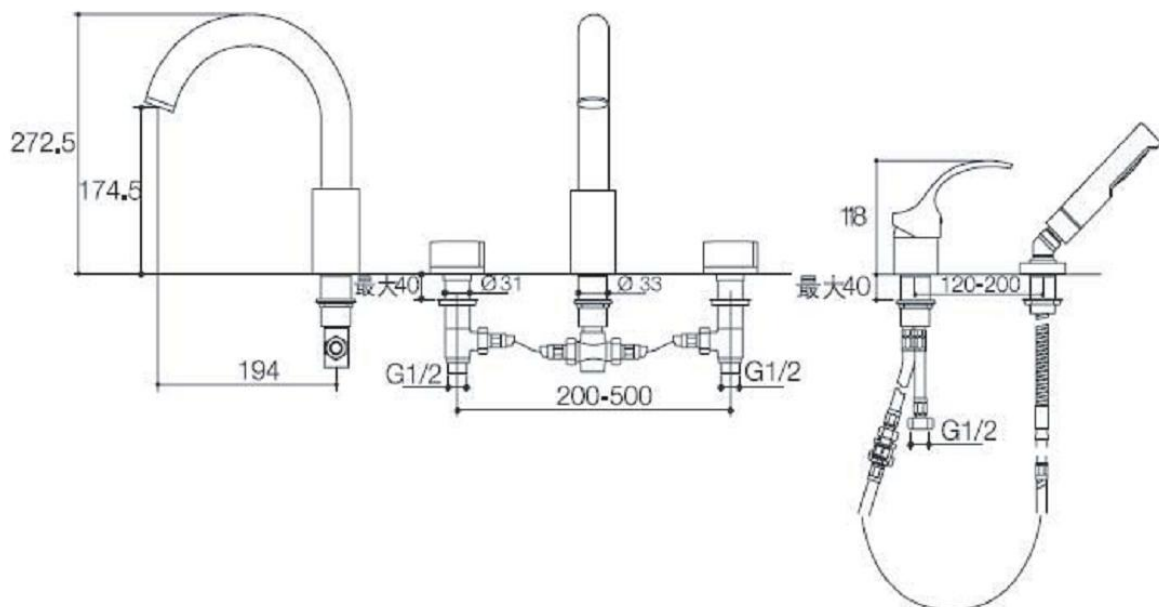

Product Specification:

Model	Spout		Handle	Includes	Finish	NOTE
	Reach	Height				
K-19569T	194mm	174.5mm	Metal	194mm spout, handles, aerator, valve, handshower and base, connection assy, hose, diverter	CP SN BN	-

Product Dimension:

K-19569T

*The above information are subject to change without notice.