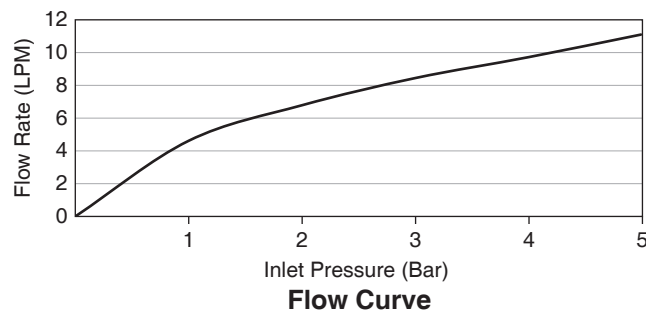

Note: Flow rates are approximate. (1 gallon = 3.785 liters, 1 bar = 14.5 psi)

Dimensions are approximate.

Unit: mm

Note: The recommended dimension for installation can be adjusted according to user preferences and layout.