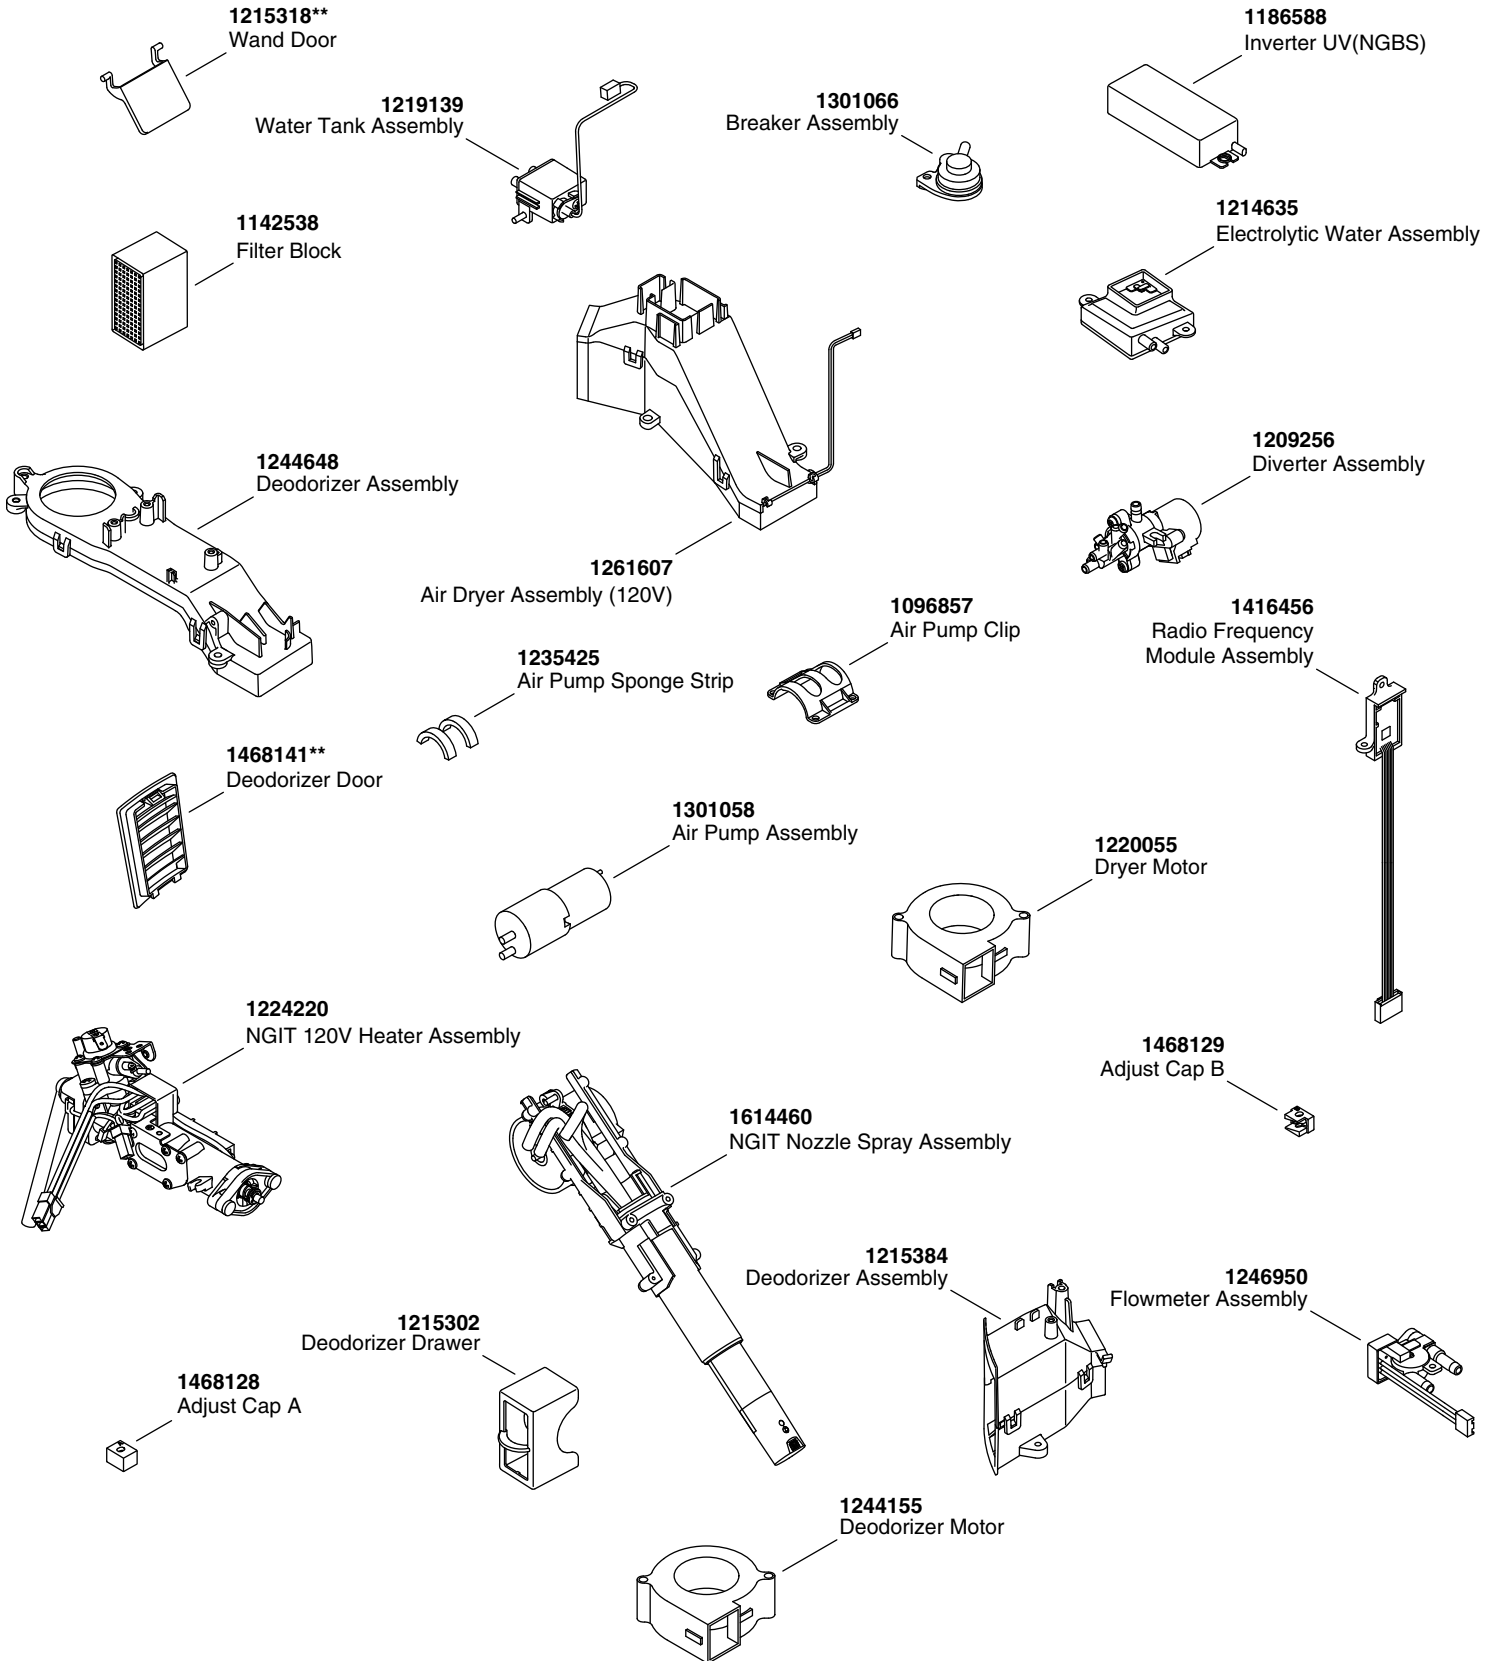

**Finish/color code must be specified when ordering.

1-800-4KOHLER
kohler.com

**Finish/color code must be specified when ordering.

**Finish/color code must be specified when ordering.

1616908**
Left Plate Assembly

1616909**
Right Plate Assembly

1309627
Check Valve

1244642
Inlet Valve

1231120
Valve Bracket

1348566
Inlet Valve Assembly

1214964
Magnet

1591689
Expansion Tube

1237271
Power Switch Button

1237272
Protection Blocks Platform

**Finish/color code must be specified when ordering.