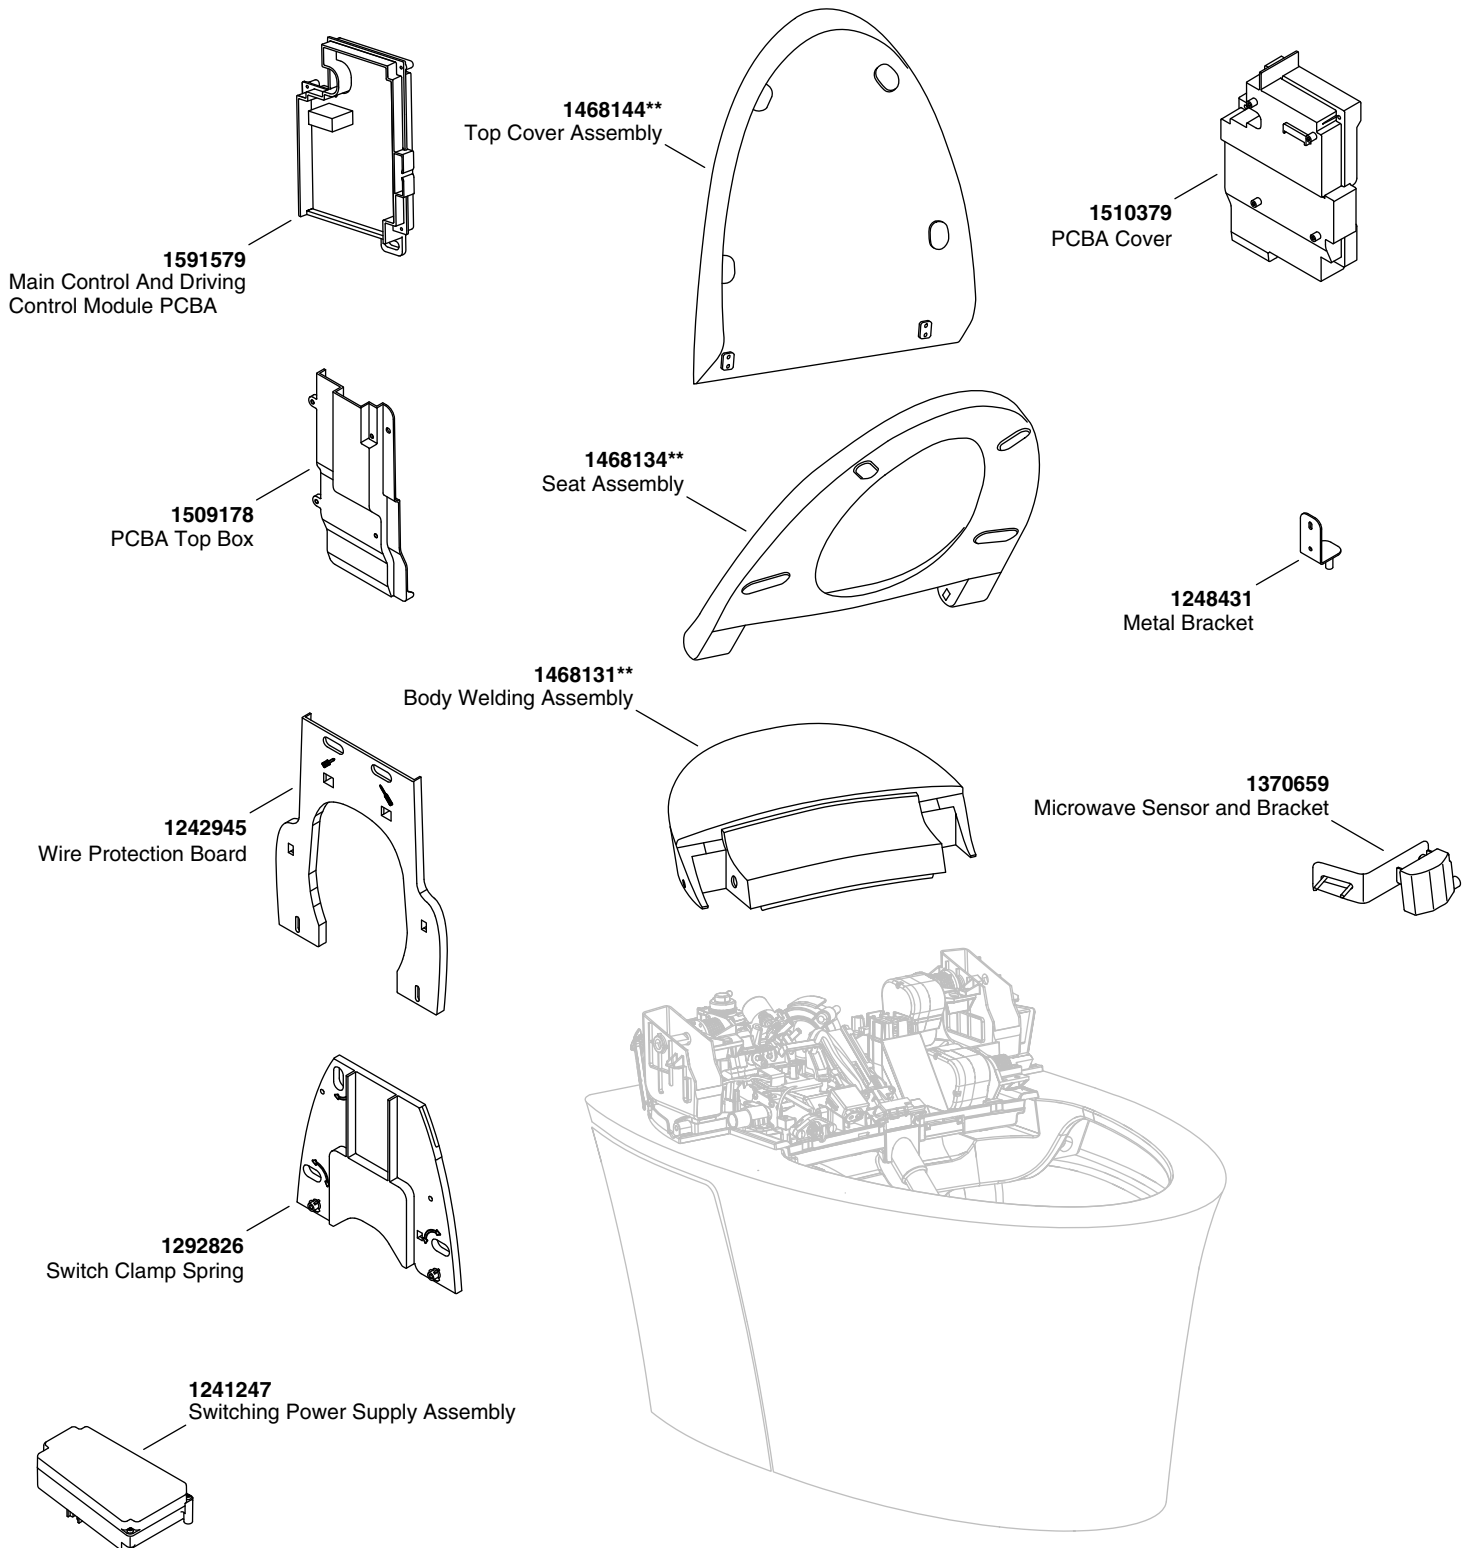

**Finish/color code must be specified when ordering.

1-800-4KOHLER
kohler.com

**Finish/color code must be specified when ordering.

**Finish/color code must be specified when ordering.

1616908**
Left Plate Assembly

1616909**
Right Plate Assembly

1309627
Check Valve

1244642
Inlet Valve

1231120
Valve Bracket

1348566
Inlet Valve Assembly

1214964
Magnet

1591689
Expansion Tube

1237271
Power Switch Button

1237272
Protection Blocks Platform

**Finish/color code must be specified when ordering.