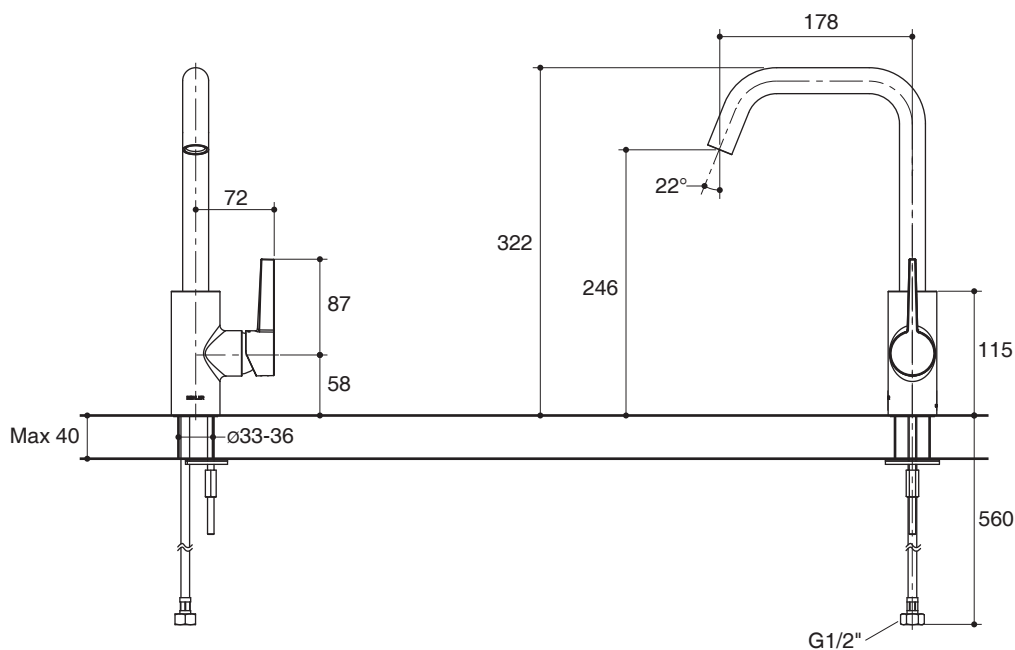

Features

- Brass construction
- Leak-free ceramic disc valve with lifetime warranty
- Durable Kohler finishes resist corrosion and tarnishing
- Flexible G1/2" supply hoses for easy installation
- Metal mounting hardware assures a secure installation
- Lever handle
- 178 mm spout reach

COLD ONLY KITCHEN FAUCET K-21370T-4CD

Codes/Standards Applicable

- Specified model meets or exceeds the following:
- TIS 2067-2552

Installation Notes

Install this product according to the installation guide.

Note: Flow rates are approximate. (1 gallon = 3.785 liters, 1 bar = 14.5 psi)

Dimensions are approximate.

Unit: mm

Note: The recommended dimension for installation can be adjusted according to user preferences and layout.

Product Diagram