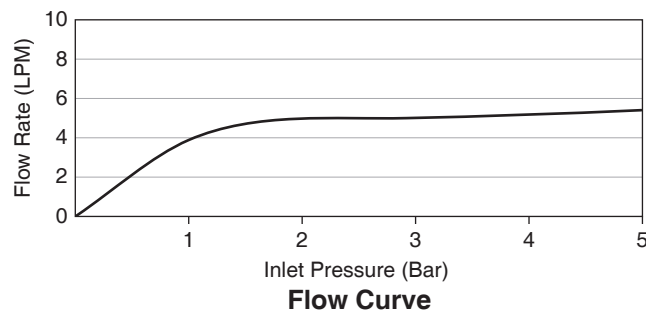

Features

- Brass construction
- Leak-free ceramic disc valve with lifetime warranty
- Durable Kohler finishes resist corrosion and tarnishing
- Flexible G1/2" supply hoses for easy installation
- Metal mounting hardware assures a secure installation
- Lever handle
- 178 mm spout reach

Note: Flow rates are approximate. (1 gallon = 3.785 liters, 1 bar = 14.5 psi)

Dimensions are approximate.

Unit: mm

Note: The recommended dimension for installation can be adjusted according to user preferences and layout.