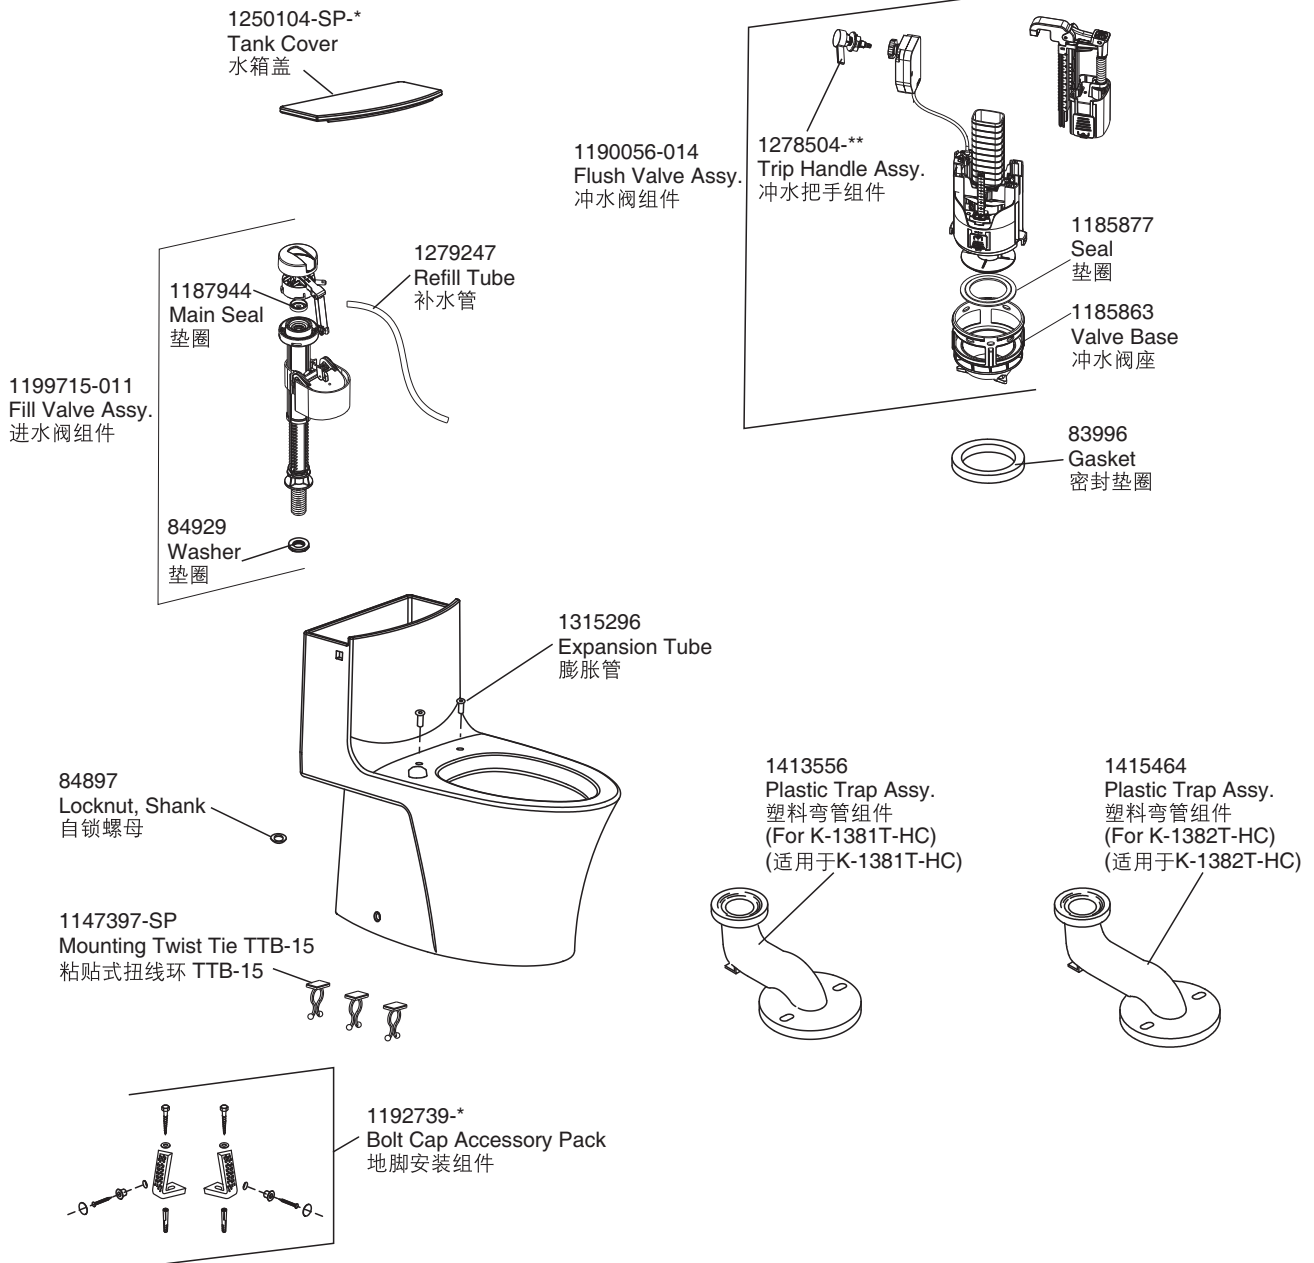

One-Piece Toilet 连体座便器	K-1381T-HC-*	K-1382T-HC-*
Spec 规格	305mm	400mm

Color code (-*) or finish (-**) must be specified when ordering.

订购时请说明颜色代码(-*)或表面处理(-**)

Please refer to service parts page packed with seat for detailed seat service parts.

盖板的维修零件请详见盖板的维修零件图。