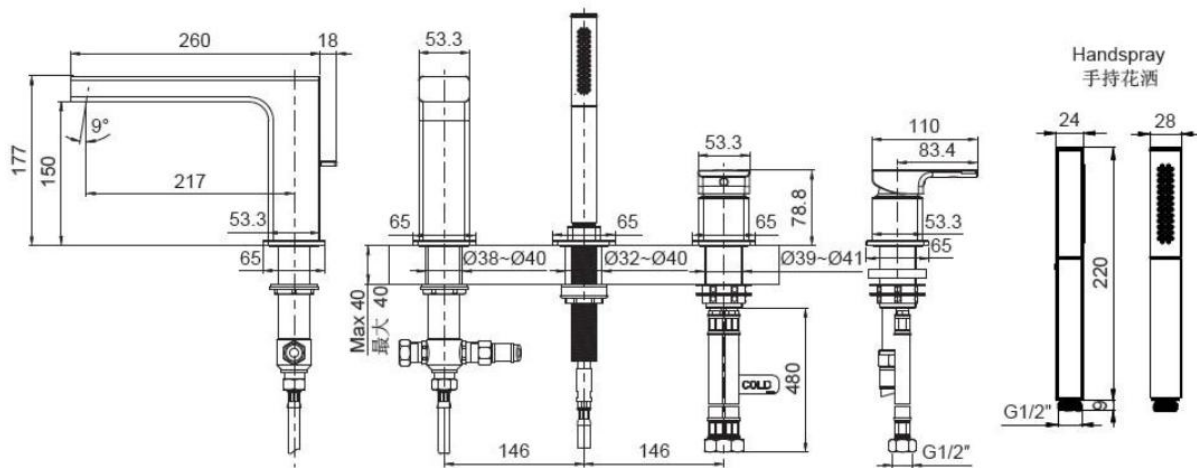

STRAYT
K-37337T-4

Product Specification:

Model	Handle	Finish
K-37337T-4	Lever	Polished Chrome (-CP)

Product Dimension:

K-37337T-4

Please note that the above information are subject to change without notice.