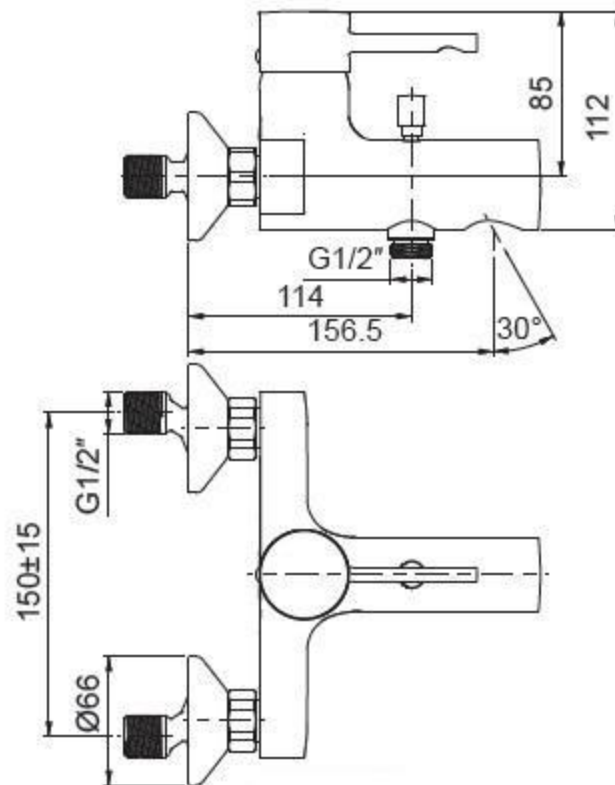

CUFF
K-45532T-4

Product Specification:

Model	Reach #	Handle	Includes	Finish
K-45532T-4	156.5 mm	Lever	Spout, handle, valve, aerator, diverter, Citrus Single-Function Handshower, flexible hose, wall-mount bracket, bush	Polished Chrome (-CP)

#Reach: the distance between the spout and the center of the faucet opening hole.

Product Dimension:

K-45532T-4

Please note that the above information are subject to change without notice.