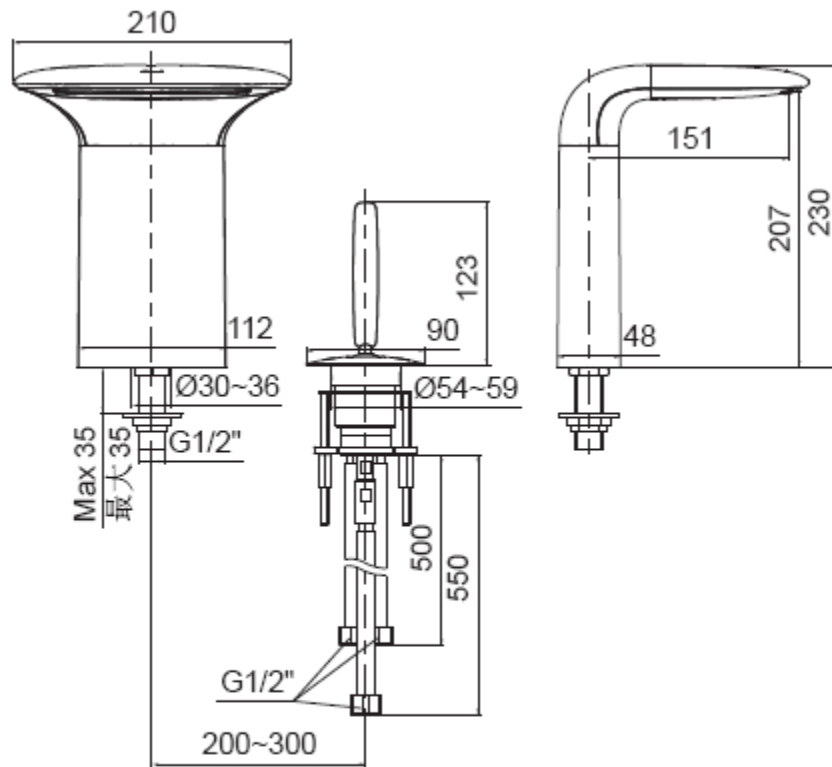

## TALL LAVATORY FAUCETS (SHEETFLOW SPOUT)

AIRFOIL  
K-37264T-4

### Product Specification:

Model	Reach #	Handle	Includes	Finish
K-37264T-4	151 mm	Metal	Spout, handle, valve, pop-up clicker drain, flexible inlet hose, connection kit	Polished Chrome (-CP)

#Reach: the distance between the spout and the center of the faucet opening hole.

### Product Dimension:

37264T-4

Please note that the above information are subject to change without notice.