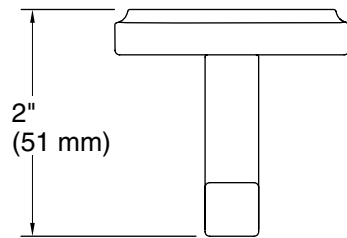

FEATURES

- Solid metal construction for durability and reliability
- Includes hex wrench for installation
- Complements the Grid collection

SPECIFIED MODEL		
Model	Description	Finishes
P30585-00	Grid Hook	<input type="checkbox"/> CP Polished Chrome <input type="checkbox"/> BL Matte Black