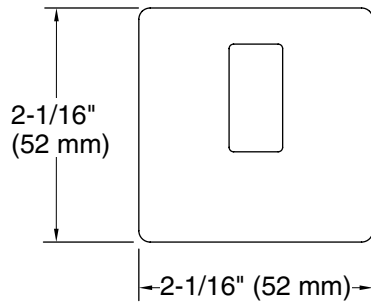

FEATURES

- Solid metal construction for durability and reliability
- Includes hex wrench for installation
- Complements the Grid collection

SPECIFIED MODEL		
Model	Description	Finishes
P30585-00	Grid Hook	<input type="checkbox"/> CP Polished Chrome <input type="checkbox"/> BL Matte Black