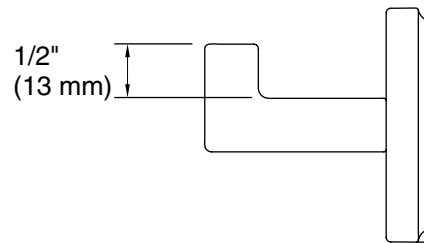

FEATURES

- Solid metal construction for durability and reliability
- Includes hex wrench for installation
- Complements the Grid collection

SPECIFIED MODEL		
Model	Description	Finishes
P30585-00	Grid Hook	<input type="checkbox"/> CP Polished Chrome <input type="checkbox"/> BL Matte Black