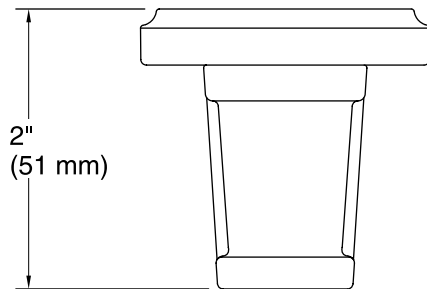

FEATURES

P30681

- Metal construction for durability and reliability
- Includes hex wrench for installation
- Complements the Klyne collection

SPECIFIED MODEL

Model	Description	Finishes		
P30681-00	Klyne Hook	<input type="checkbox"/> CP Polished Chrome	<input type="checkbox"/> AD Nickel Silver	<input type="checkbox"/> BL Matte Black
P30681-BL	Klyne Hook w/Matte Black Accent	<input type="checkbox"/> CP Polished Chrome	<input type="checkbox"/> AD Nickel Silver	