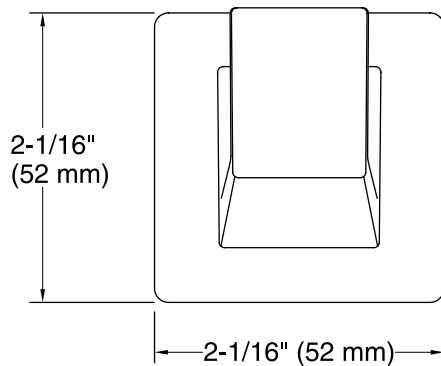

FEATURES

P30681

- Metal construction for durability and reliability
- Includes hex wrench for installation
- Complements the Klyne collection

SPECIFIED MODEL

Model	Description	Finishes		
P30681-00	Klyne Hook	<input type="checkbox"/> CP Polished Chrome	<input type="checkbox"/> AD Nickel Silver	<input type="checkbox"/> BL Matte Black
P30681-BL	Klyne Hook w/Matte Black Accent	<input type="checkbox"/> CP Polished Chrome	<input type="checkbox"/> AD Nickel Silver	