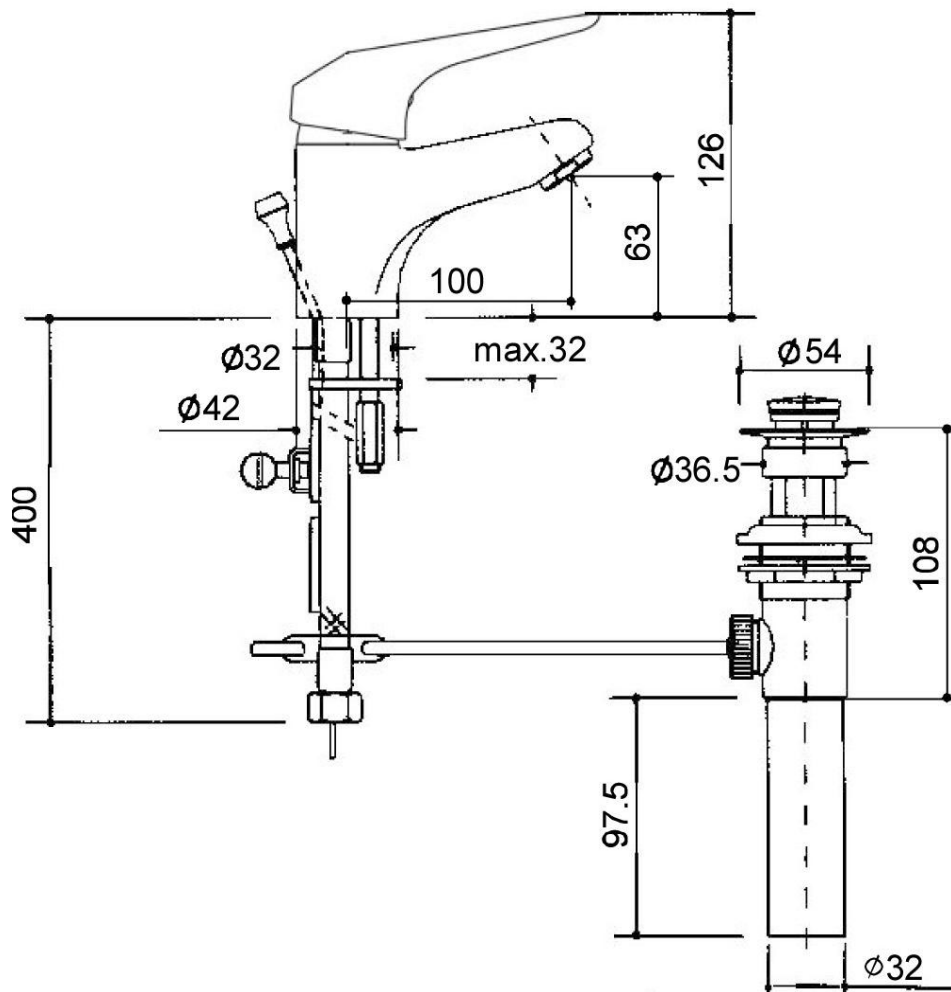

Product Specification:

Model	Spout		Handle	Includes	Finish	NOTE
	Reach	Height				
K-12050T	100mm	63mm	Lever	90mm spout, valve, handle, aerator, drain, supplies, connection assy.	CP	-

Product Dimension:

Please note that the above information are subject to change without notice.