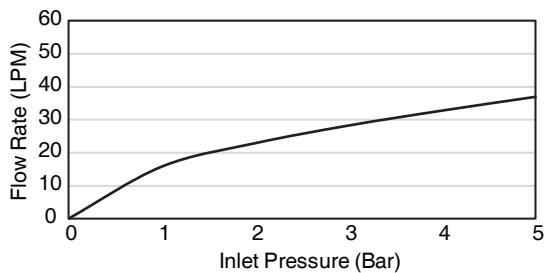

Features

- Brass construction
- Leak-free ceramic disc valve with lifetime warranty
- Durable Kohler finishes resist corrosion and tarnishing
- Coin aerator allows for easy cleaning and maintenance (K-23494T-4)
- Includes 3-function handshower
- 167 mm spout reach (for 23494T-4)
- Lever handle

For a full range of color finishes in your market please contact your local Kohler representative.

Flow Curve Bath Spout (K-23494T-4)

Flow Curve Handshower

Note: Flow rates are approximate. (1 gallon = 3.785 liters, 1 bar = 14.5 psi)