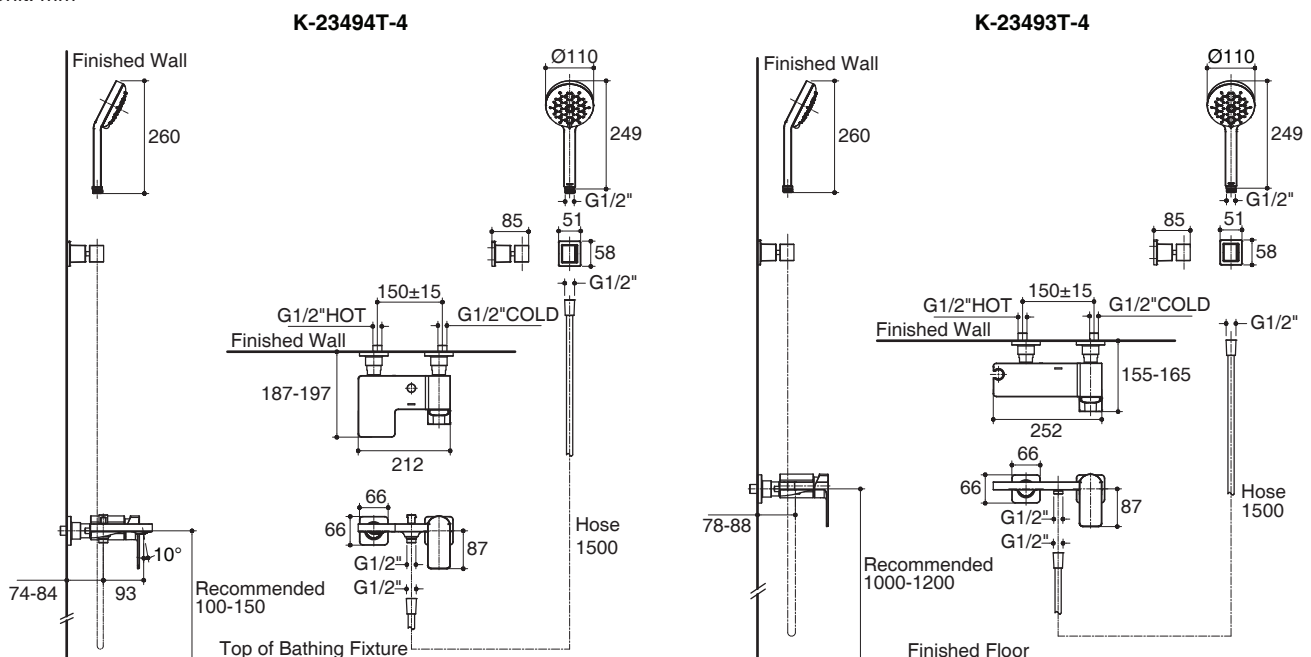

WALL-MOUNT BATH SHOWER FAUCET K-23494T-4 ALSO K-23493T-4

Codes/Standards Applicable

Specified model meets or exceeds the following:

- TIS 2066-2552
- GB 18145-2014

Installation Notes

Install this product according to the installation guide.

Specified Model

| Model | Description | Color/Finished | |
|------------|---|--|---------------------------------|
| K-23494T-4 | Parallel exposed wall-mount bath shower mixer | <input type="checkbox"/> CP: Polished Chrome | <input type="checkbox"/> Others |
| K-23493T-4 | Parallel exposed wall-mount shower mixer | <input type="checkbox"/> CP: Polished Chrome | <input type="checkbox"/> Others |

For a full range of color finishes in your market please contact your local Kohler representative.

Flow Curve Bath Spout (K-23494T-4)

Flow Curve Handshower

Note: Flow rates are approximate. (1 gallon = 3.785 liters, 1 bar = 14.5 psi)

Dimensions are approximate.

Unit: mm

Note: The recommended dimension for installation can be adjusted according to user preferences and layout.

Product Diagram