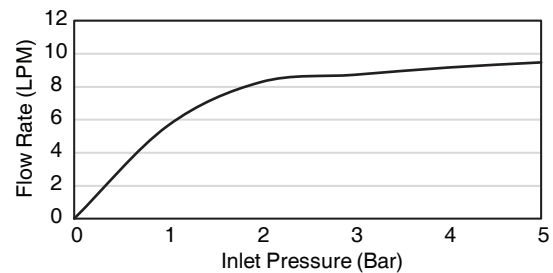

Features

- Brass construction
- Leak-free ceramic disc valve with lifetime warranty
- Durable Kohler finishes resist corrosion and tarnishing
- Coin aerator allows for easy cleaning and maintenance (K-23494T-4)
- Includes 3-function handshower
- 167 mm spout reach (for 23494T-4)
- Lever handle

For a full range of color finishes in your market please contact your local Kohler representative.

Flow Curve Bath Spout (K-23494T-4)

Flow Curve Handshower

Note: Flow rates are approximate. (1 gallon = 3.785 liters, 1 bar = 14.5 psi)