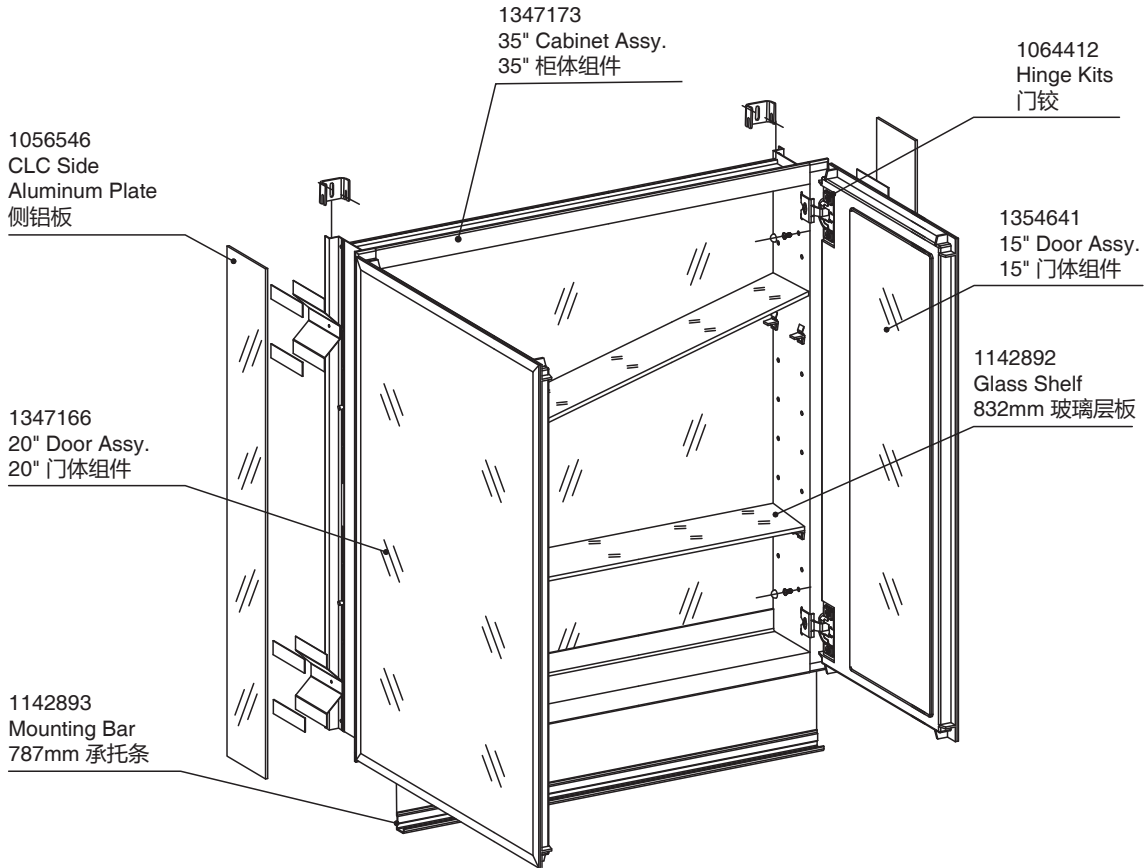

1056547
Kits Hardware, Including Following Parts:
配件包, 包含下列零件:

Side Kits Brackets 侧镜支架	Wall Anchors 爆炸胶钉	Top Clips 顶扣	Snap-in Pins 嵌入式层板架	Hole Plugs 孔塞	Foam Tape 双面胶
#8 X 3/8" Side Kits Screws #8 X 3/8" 侧镜安装螺丝	#8 X 1 1/2" Phillips Head Screws #8 X 1 1/2" 圆头螺钉	#8 X 2" Hex Head Slotted Screws #8 X 2" 六角螺丝	Screw Caps 螺丝盖