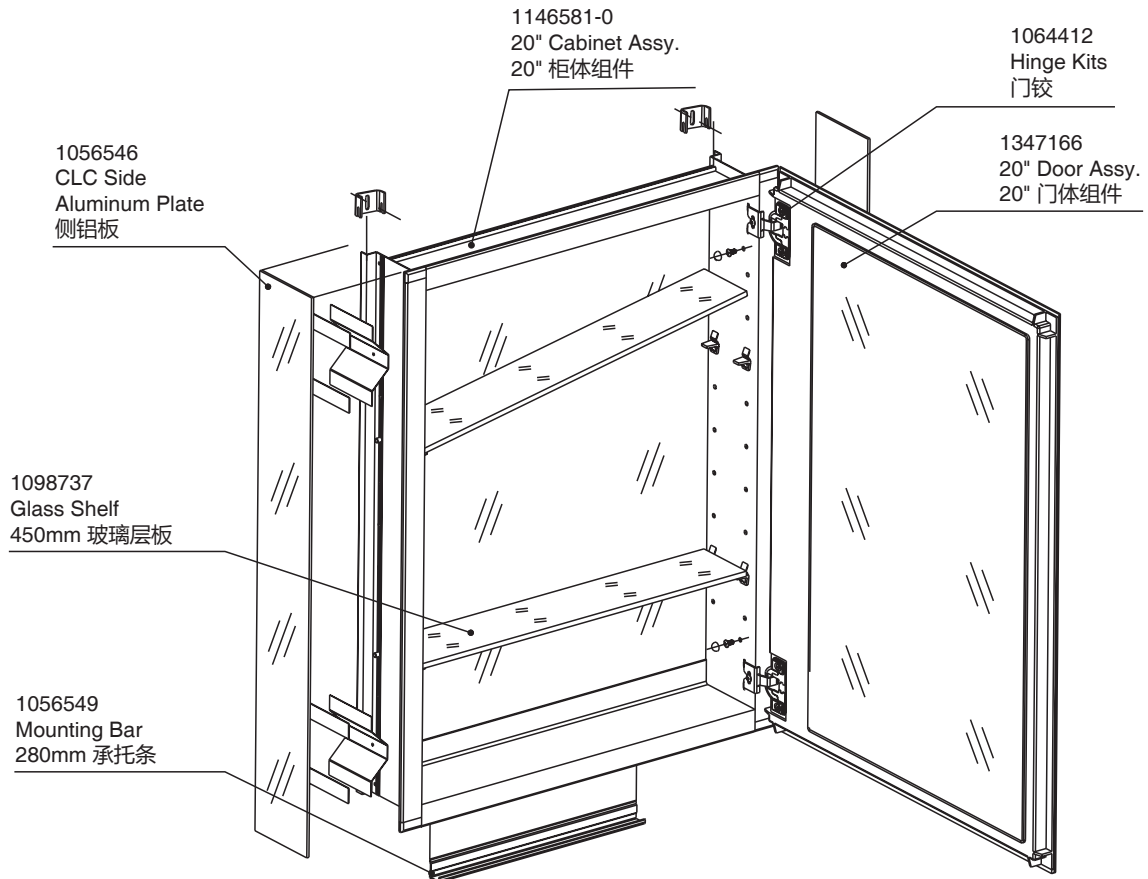

1056547
Kits Hardware, Including Following Parts:
配件包, 包含下列零件:

- | | | | | | |
|---|---|---|---|---|---|
|  |  |  |  |  |  |
| Side Kits Brackets
侧镜支架 | Wall Anchors
爆炸胶钉 | Top Clips
顶扣 | Snap-in Pins
嵌入式层板架 | Hole Plugs
孔塞 | Foam Tape
双面胶 |
|  |  |  |  | | |
| #8 X 3/8" Side Kits Screws
#8 X 3/8" 侧镜安装螺丝 | #8 X 1 1/2" Phillips Head Screws
#8 X 1 1/2" 圆头螺钉 | #8 X 2" Hex Head Slotted Screws
#8 X 2" 六角螺丝 | Screw Caps
螺丝盖 | | |