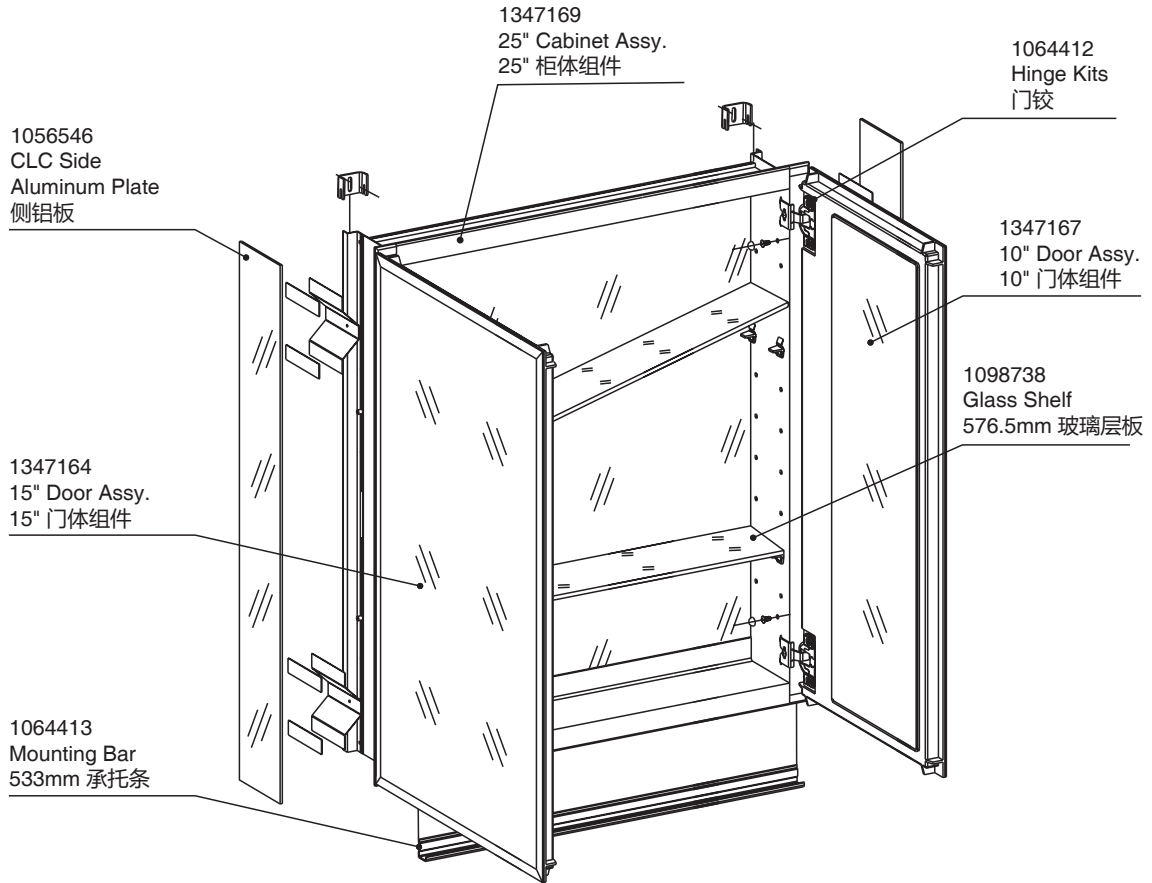

1056547
Kits Hardware, Including Following Parts:
配件包, 包含下列零件:

- | | | | | | |
|---|---|---|---|---|---|
|  |  |  |  |  |  |
| Side Kits Brackets
侧镜支架 | Wall Anchors
爆炸胶钉 | Top Clips
顶扣 | Snap-in Pins
嵌入式层板架 | Hole Plugs
孔塞 | Foam Tape
双面胶 |
|  |  |  |  | | |
| #8 X 3/8" Side Kits Screws
#8 X 3/8" 侧镜安装螺丝 | #8 X 1 1/2" Phillips Head Screws
#8 X 1 1/2" 圆头螺钉 | #8 X 2" Hex Head Slotted Screws
#8 X 2" 六角螺丝 | Screw Caps
螺丝盖 | | |