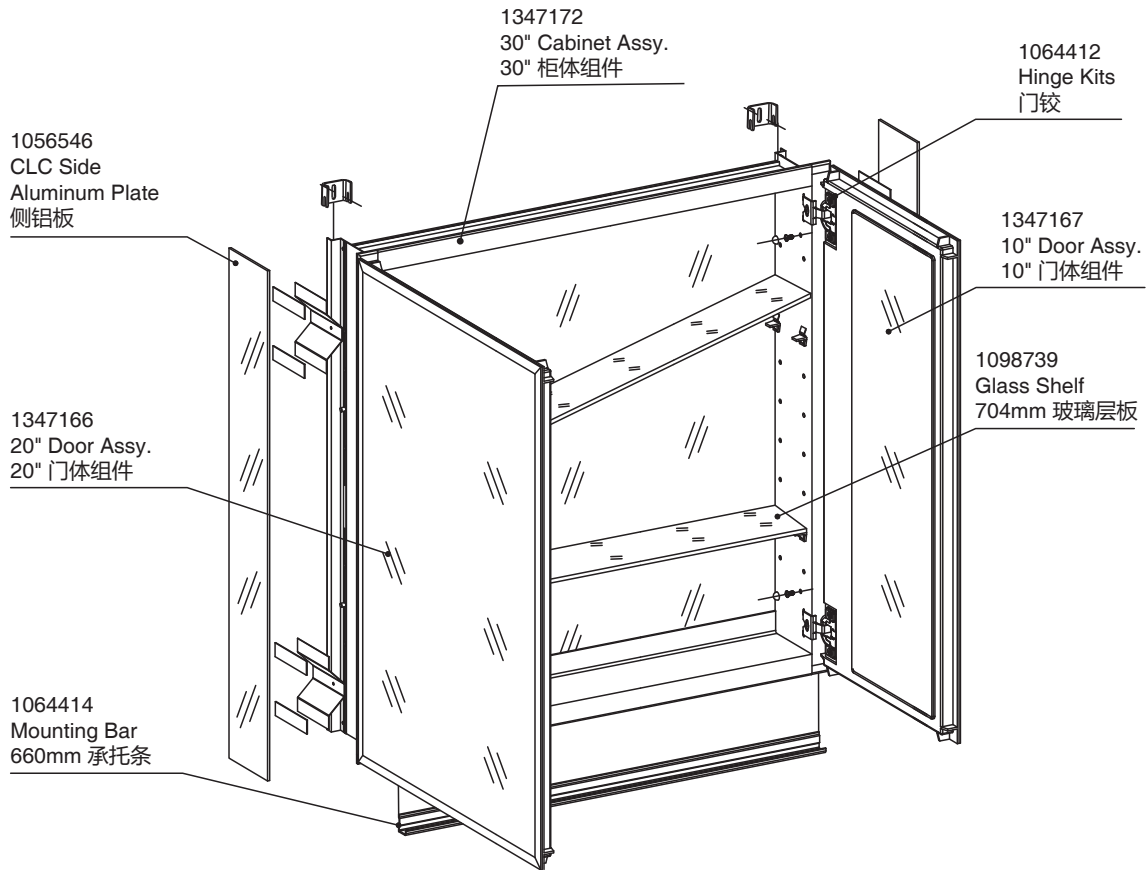

1056547
Kits Hardware, Including Following Parts:
配件包, 包含下列零件:

- | | | | | | |
|---|---|---|---|---|---|
|  |  |  |  |  |  |
| Side Kits Brackets
侧镜支架 | Wall Anchors
爆炸胶钉 | Top Clips
顶扣 | Snap-in Pins
嵌入式层板架 | Hole Plugs
孔塞 | Foam Tape
双面胶 |
|  |  |  |  | | |
| #8 X 3/8" Side Kits Screws
#8 X 3/8" 侧镜安装螺丝 | #8 X 1 1/2" Phillips Head Screws
#8 X 1 1/2" 圆头螺钉 | #8 X 2" Hex Head Slotted Screws
#8 X 2" 六角螺丝 | Screw Caps
螺丝盖 | | |