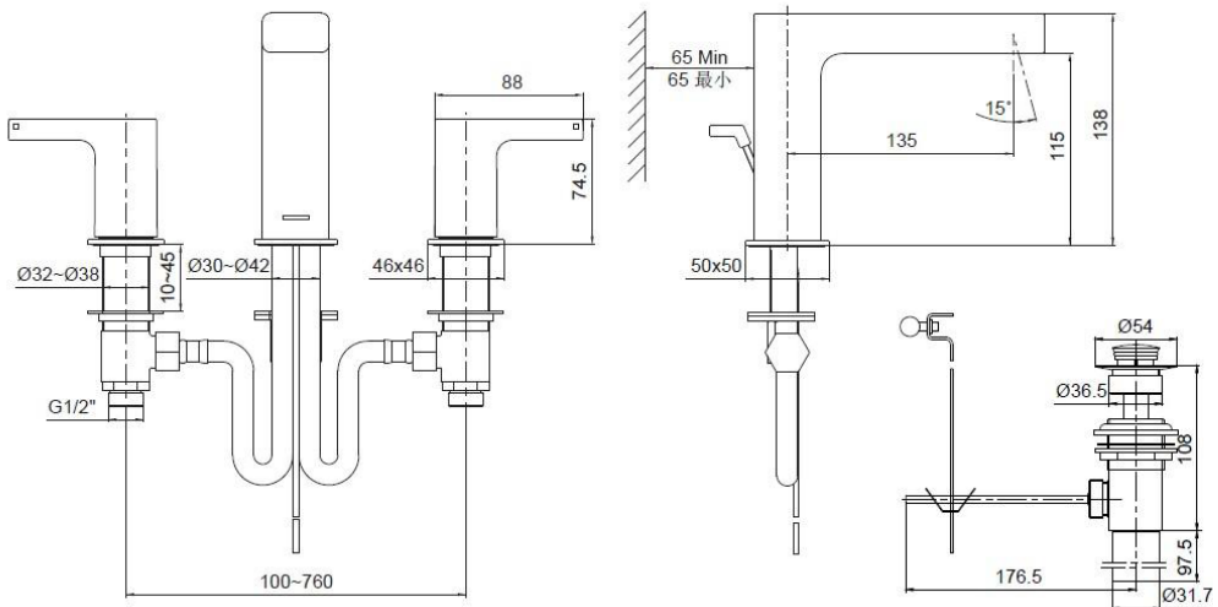

8" WIDESPREAD LAVATORY FAUCETS

STRAYT
K-37331T-4

Product Specification:

Model	Spout		Handle	Includes	Finish
	Reach #	Height			
STRAYT DECO 8" WIDESPREAD LAVATORY FAUCET W/ RED HANDLES					
K-37331T-4DPR-CP	135 mm	115 mm	Lever	Spout, handle, valve, aerator, drain kit, flexible inlet hose, connection kit	Polished Chrome (-CP) with Red Deco Handles
STRAYT DECO 8" WIDESPREAD LAVATORY FAUCET W/ WHITE HANDLES					
K-37331T-4DPW-CP	135 mm	115 mm	Lever	Spout, handle, valve, aerator, drain kit, flexible inlet hose, connection kit	Polished Chrome (-CP) with White Deco Handles

#Reach: the distance between the spout and the center of the faucet opening hole.

Product Dimension:

K-37331T-4

Please note that the above information are subject to change without notice.