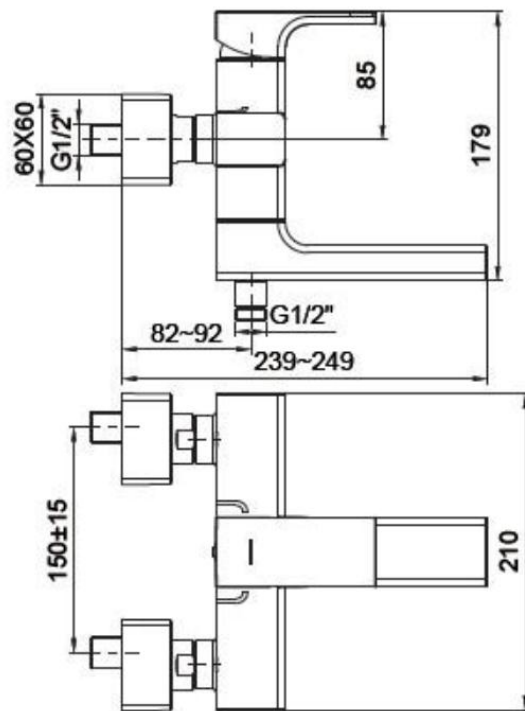

WALL-MOUNT BATH AND SHOWER FAUCETS

STRAYT
K-45370T-4

Product Specification:

Model	Spout	Handle	Includes	Finish
	Reach #			
STRAYT DECO WALL-MOUNT BATH AND SHOWER FAUCET W/ RED HANDLES				
K-45370T-4DPR-CP	239 - 249 mm	Lever	Spout, handle, valve, aerator, diverter, Citrus single-function handshower, flexible hose, wall-mount bracket, connector	Polished Chrome (-CP) with Red Deco Handles
STRAYT DECO WALL-MOUNT BATH AND SHOWER FAUCET W/ WHITE HANDLES				
K-45370T-4DPW-CP	239 - 249 mm	Lever	Spout, handle, valve, aerator, diverter, Citrus single-function handshower, flexible hose, wall-mount bracket, connector	Polished Chrome (-CP) with White Deco Handles

#Reach: the distance between the spout and the center of the faucet opening hole.

Product Dimension:

K-45370T-4

Please note that the above information are subject to change without notice.