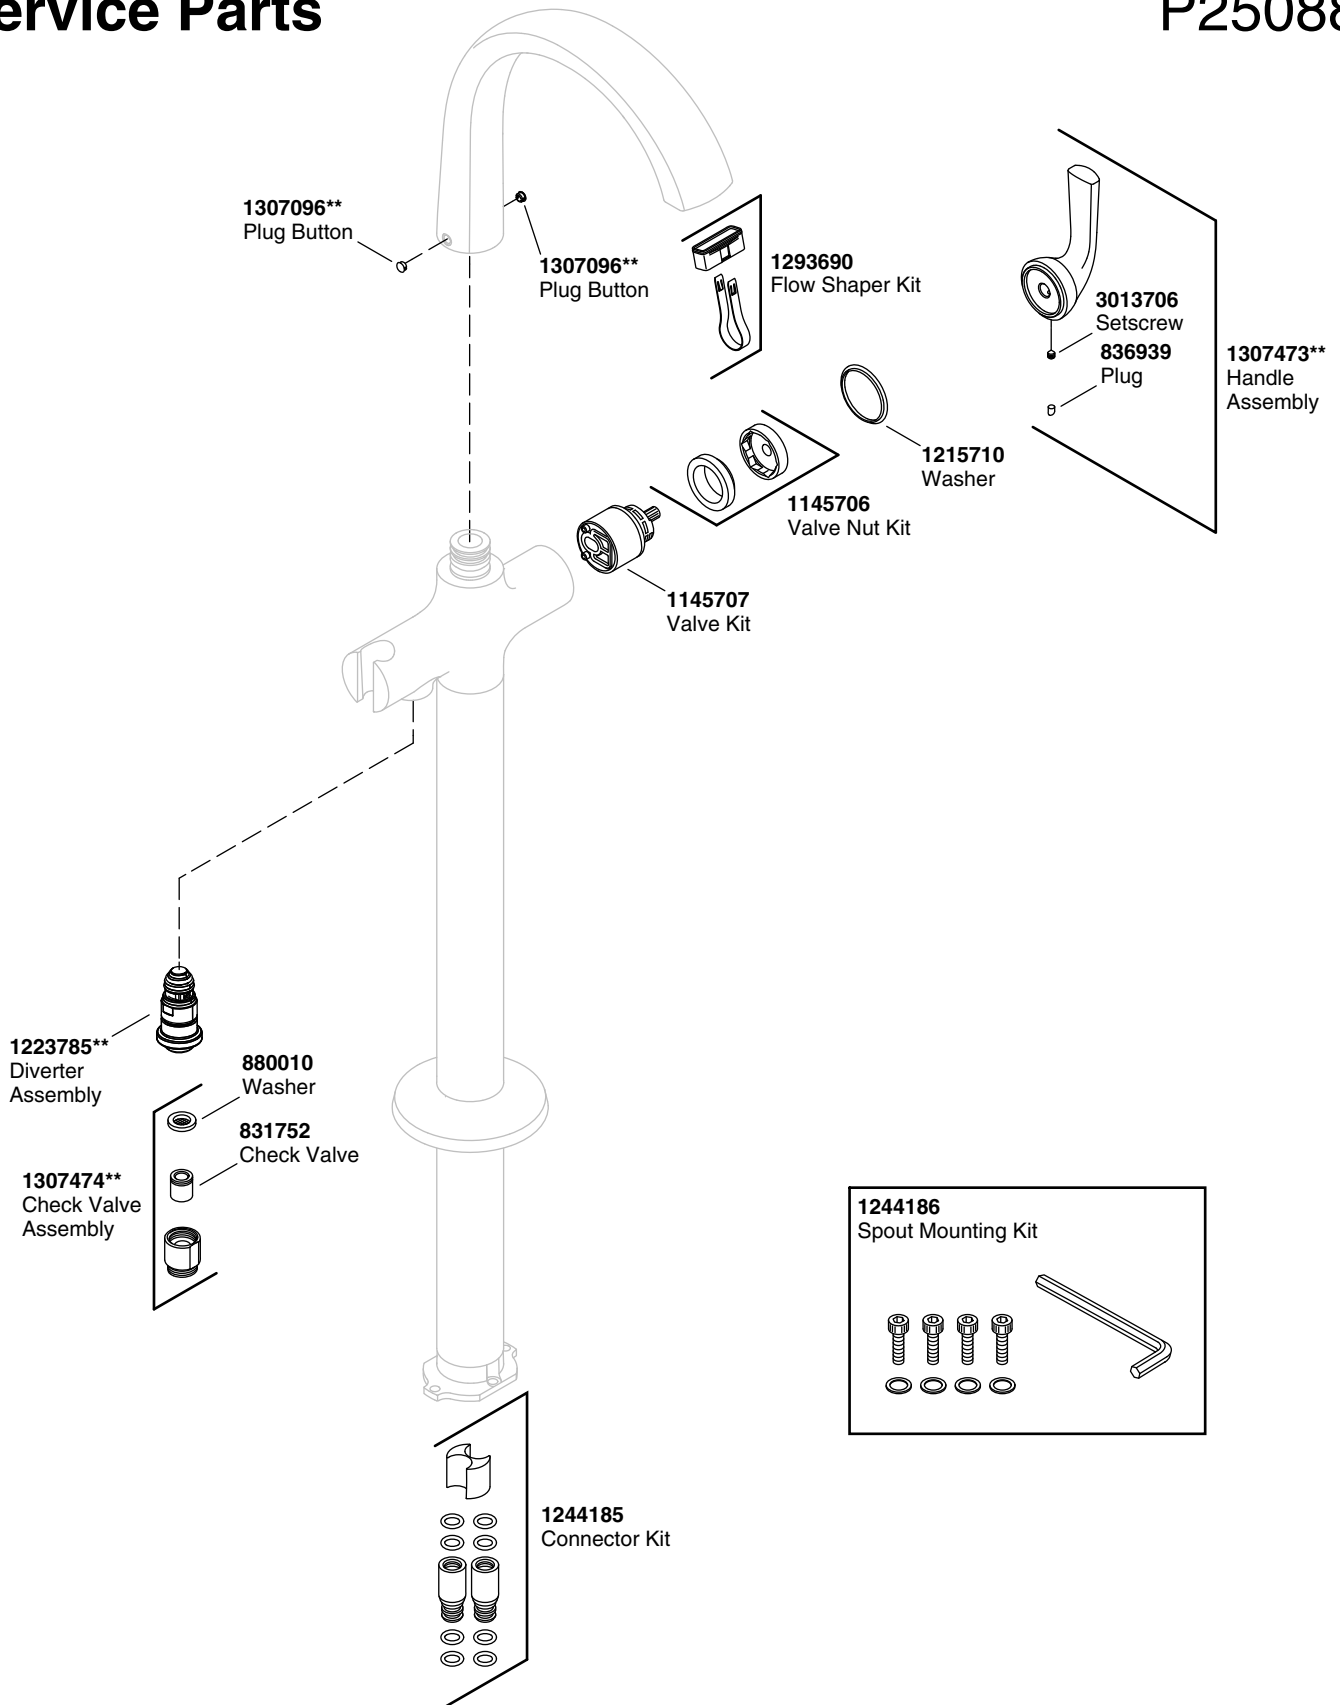

KALLISTA Script® Freestanding Bath Faucet

Service Parts

P25088

**Finish/color code must be specified when ordering

We reserve the right to make revisions without notice in the design of products or in packaging unless this right has specifically been waived at the time the order is accepted.