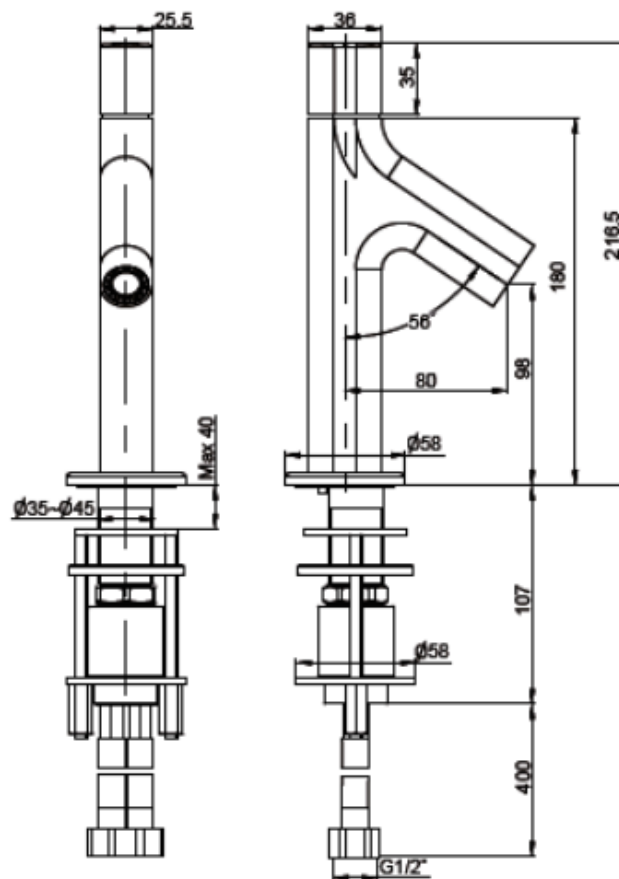

### Product Specification:

Model	Spout		Handle	Includes	Finish
	Reach	Height			
K-10378T-9	80mm	98mm	Lever	80mm Spout, valve, drain kit, connection assy., supplies	- CP - BGD

### Product Dimension:

K-10378T-9

Please note that the above information are subject to change without notice.