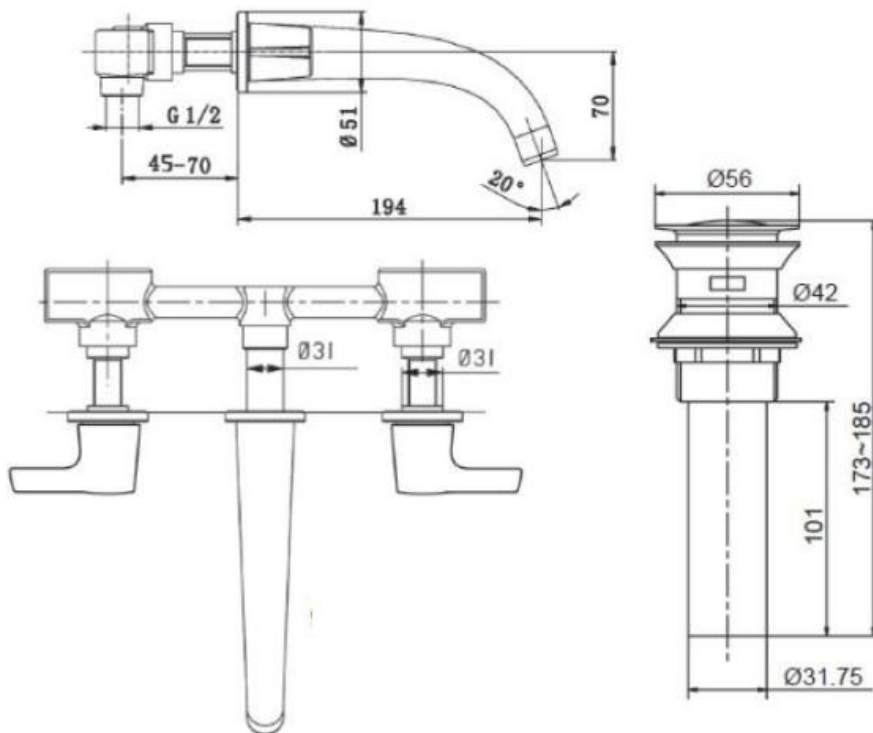

**Product Specification:**

Model	Spout		Handle	Includes	Finish
	Reach	Height			
K-98276T-9	194mm	-	Lever	Spout, valve, aerator, handles, pop-up drain, supplies, connection kit	CP

**Product Dimension:**

K-98276T-4