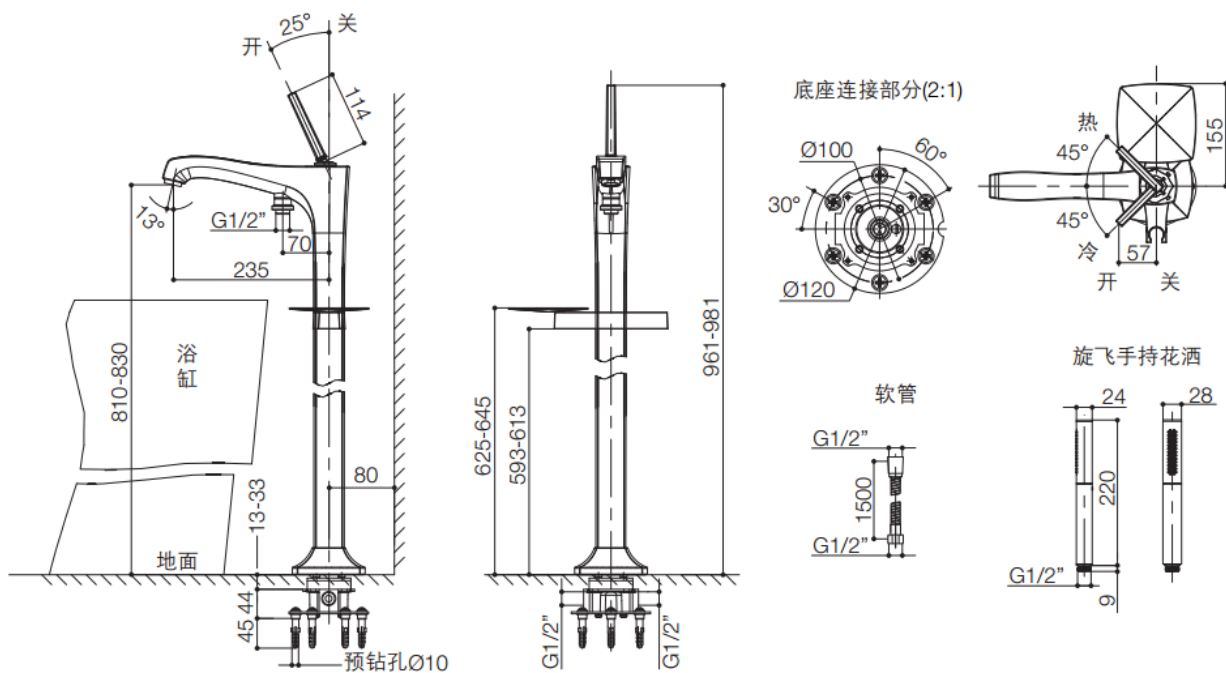

Product Specification:

Model	Reach	Includes	Finish
K-15359T-4	235mm	Includes 235mm bath spout, valve, aerator, diverter, handle, flexible hose, handshower, installation kit	CP

Product Dimension:

K-15359T-4