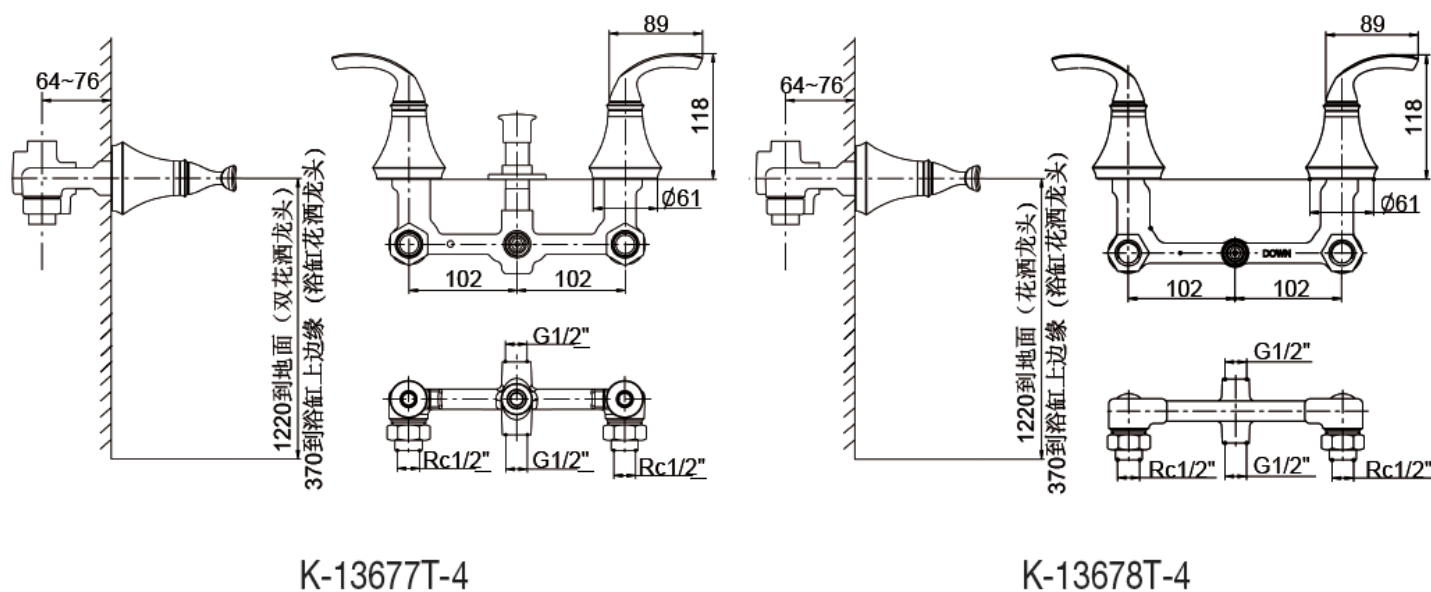

## FORTE VALVE TRIM

Forte  
K-13677T-4-CP/PGD  
K-13678T-4-CP/PGD

### Product Specification:

Model	Handle	Finish	Includes
<b>FORTE DUAL HANDLE RECESSED BATH AND SHOWER VALVE TRIM</b>			
K-13677T-4	Lever	Polished Chrome (-CP) Vibrant Moderne Polished Gold(-PGD)	Valve, handle, diverter
<b>FORTE DUAL HANDLE RECESSED SHOWER VALVE TRIM</b>			
K-13678T-4	Lever	Polished Chrome (-CP) Vibrant Moderne Polished Gold(-PGD)	Valve, handle

### Product Dimension:

Reference Value  
参考值

UNIT: mm  
单位: 毫米

Please note that the above information are subject to change without notice.