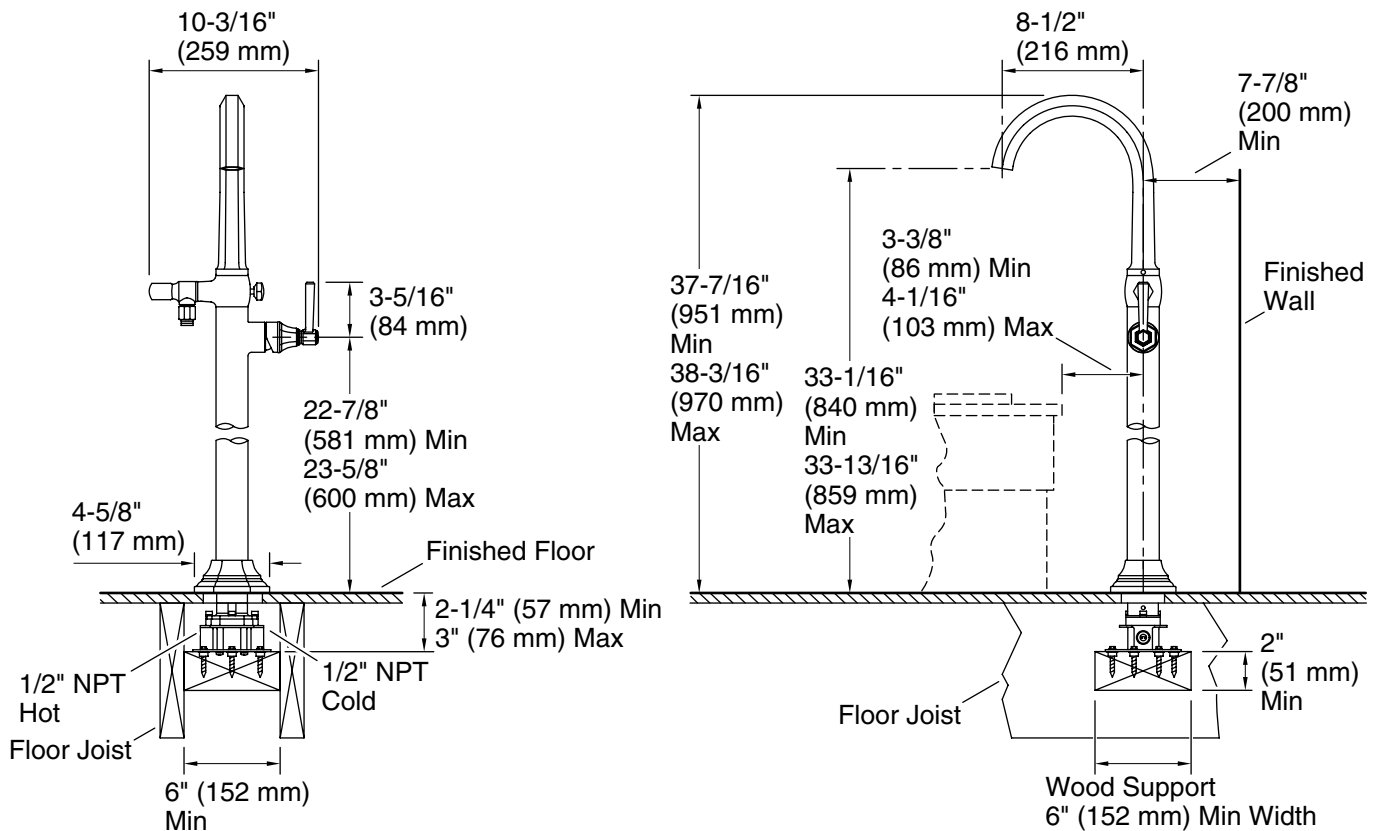

FEATURES

- Metal construction for durability and reliability
- Single lever handle allows for both ON/OFF activation and temperature setting
- Floor-mount installation
- 8-1/2" (216 mm) spout reach
- 8 gal/min (30 l/min) flow rate
- Integral valve
- Includes hardware kit and escutcheon
- Complements the For Town collection

CODES/STANDARDS APPLICABLE

Specified model meets or exceeds the following:

- ASME A112.18.1/CSA B125.1
- ASSE 1014

P22729

SPECIFIED MODEL

Model	Description	Finishes	
P22729-00	For Town Freestanding Bath Faucet, Less Handshower and Valve Body	<input type="checkbox"/> CP Polished Chrome	<input type="checkbox"/> AD Nickel Silver
Required Accessories			
P20511-00	Multi-Faucet Mounting Block	<input type="checkbox"/> NA	
Recommended Handshower			
P21425-MB	Traditional Single-Function Handshower, Metal Handle	<input type="checkbox"/> CP Polished Chrome	<input type="checkbox"/> AD Nickel Silver