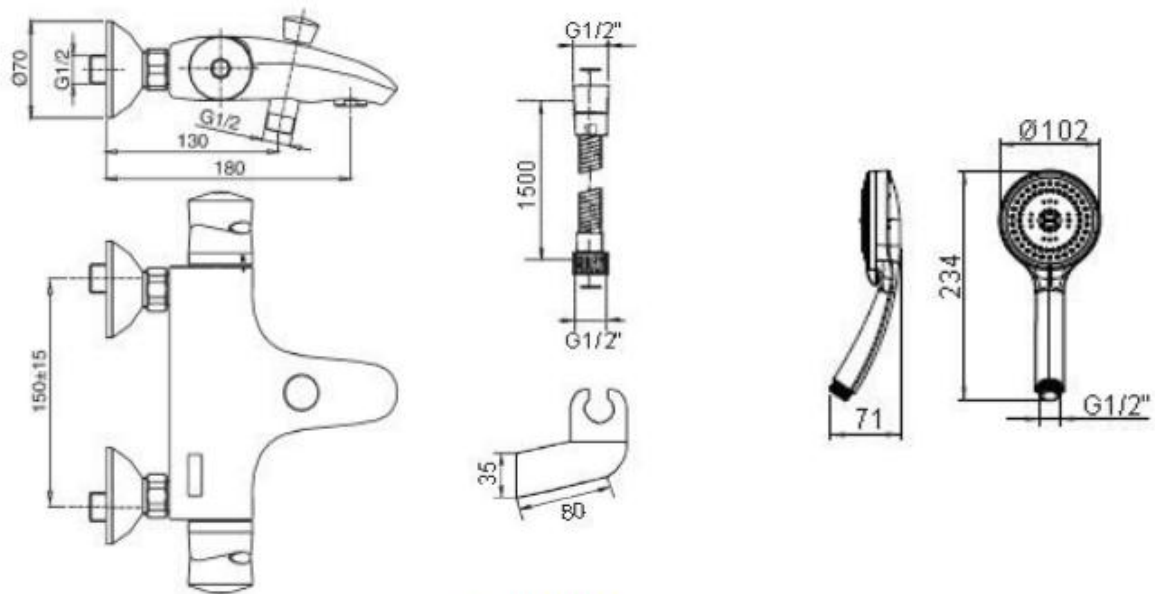

Product Specification:

| Model | Spout Reach | Includes | Finish |
|------------|-------------|---|--------|
| K-72683T-7 | 180mm | 180mm spout, handles, thermostatic valve, diverter, flexible hose, bracket, Rain Duet multi-function handshower, escutcheon, connector, aerator | CP |

Product Dimension:

K-72683T-7

Please note that the above information are subject to change without notice.