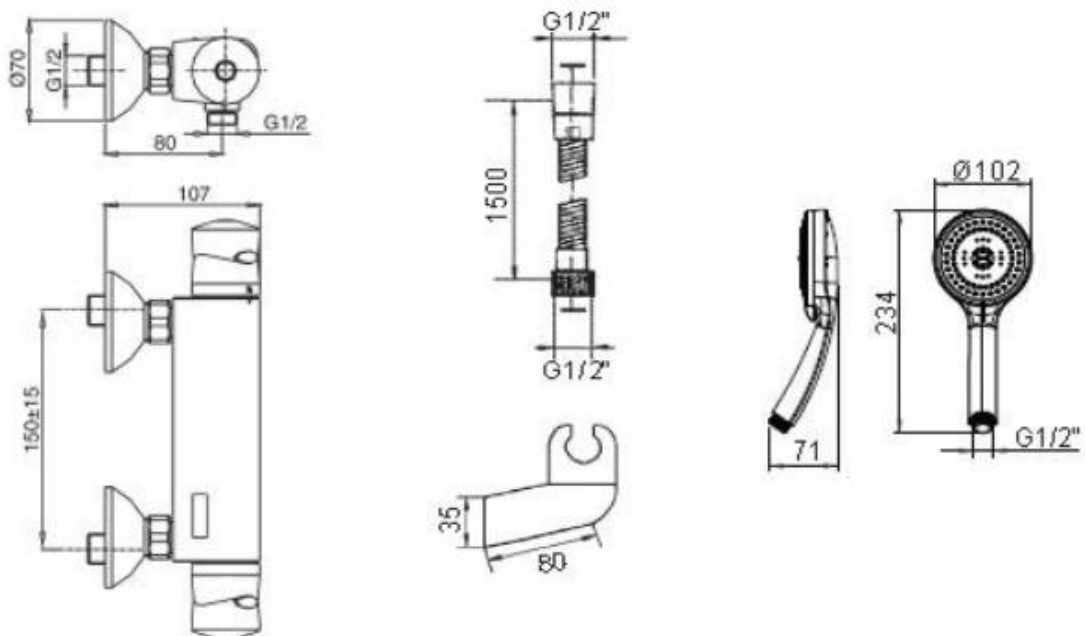

### Product Specification:

Model	Includes	Finish
K-72684T-7	Handles, thermostatic valve, flexible hose, bracket, Rain duet multi-function handshower, escutcheon, connector	CP

### Product Dimension:

K-72684T-7

Please note that the above information are subject to change without notice.