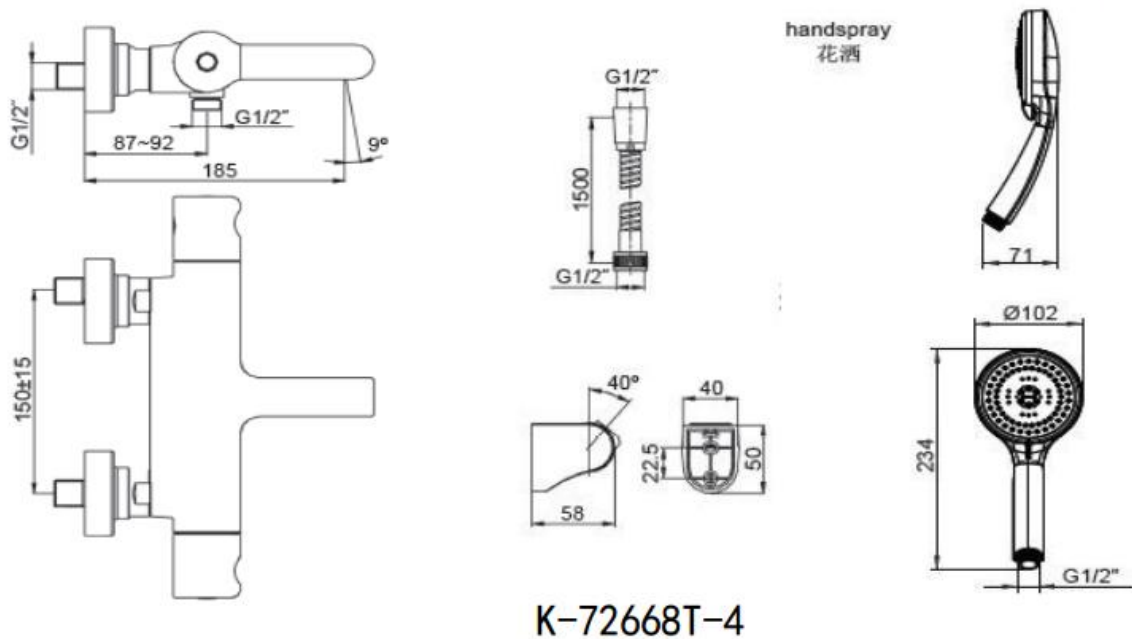

Wall-mount Thermostatic Bath and Shower Faucet

SINGULIER™
K-72668T

Product Specification:

Model	Spout		Handle	Includes	Finish	Note
	Reach	Height				
K-72668T-4	185mm	-	Lever	Spout, thermostatic valve, aerator, handle, diverter, Rain Duet multi-function performance handshower, flexible hose, bracket, connector	CP	-

Product Dimension:

Please note that the above information are subject to change without notice.