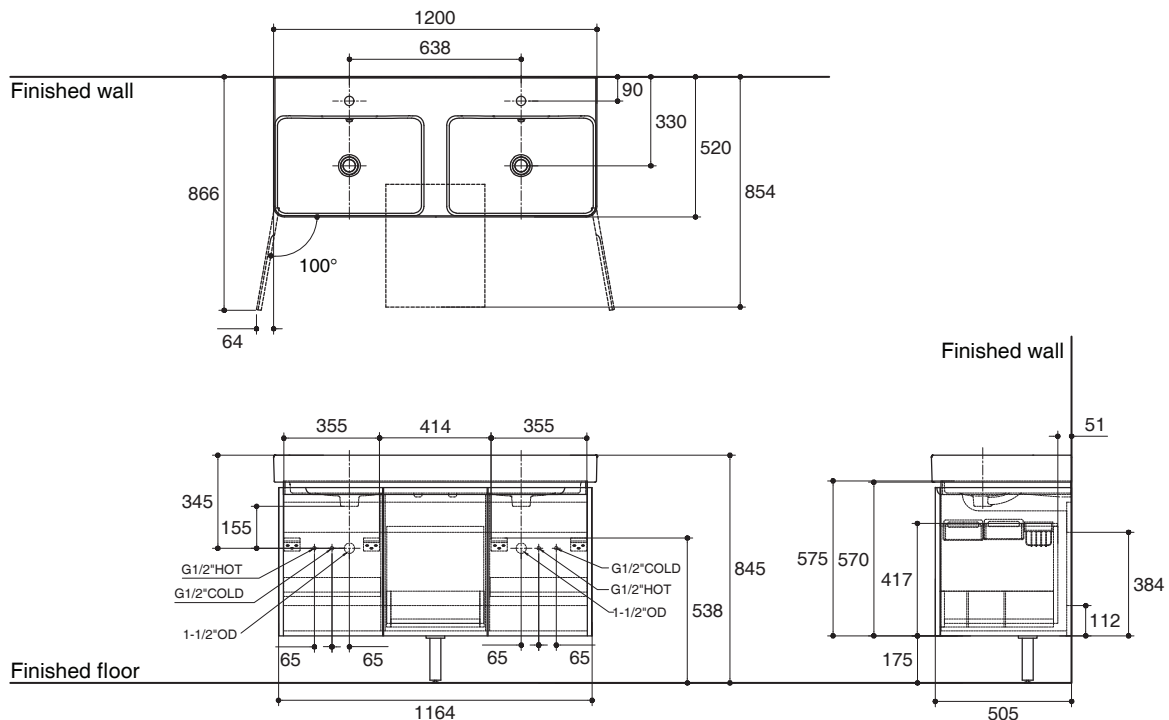

#### Features

- Moisture resistant emission E1 cabinet construction
- Plywood and Lacquer
- Wall mounting or floor standing cabinet
- Two doors, One drawer
- High-quality hardware accessories
- Combines with Forefront 1200 mm Vanity(K-2748X-1) for a complete vanity.
- In drawer, with built-in acrylic box and basket for small items such as cotton swabs. And also glass partition for various bathroom amenities such as body wash, shampoo, moisturizer.
- 1164 x 505 x 575 mm

#### Specified Model

Model	Description	Color/Finished
K-24203X	Aleutian cabinet 1200 mm	PD1: Low-Gross white
<b>Recommended Accessories</b>		
K-2748X-1	Forefront 1200 mm vanity	O: White
<b>Optional</b>		
K-45765T	Bathroom furniture feet	O: White

Dimensions are approximate.

Unit: mm

Note: The recommended dimension for installation can be adjusted according to user preferences and layout.