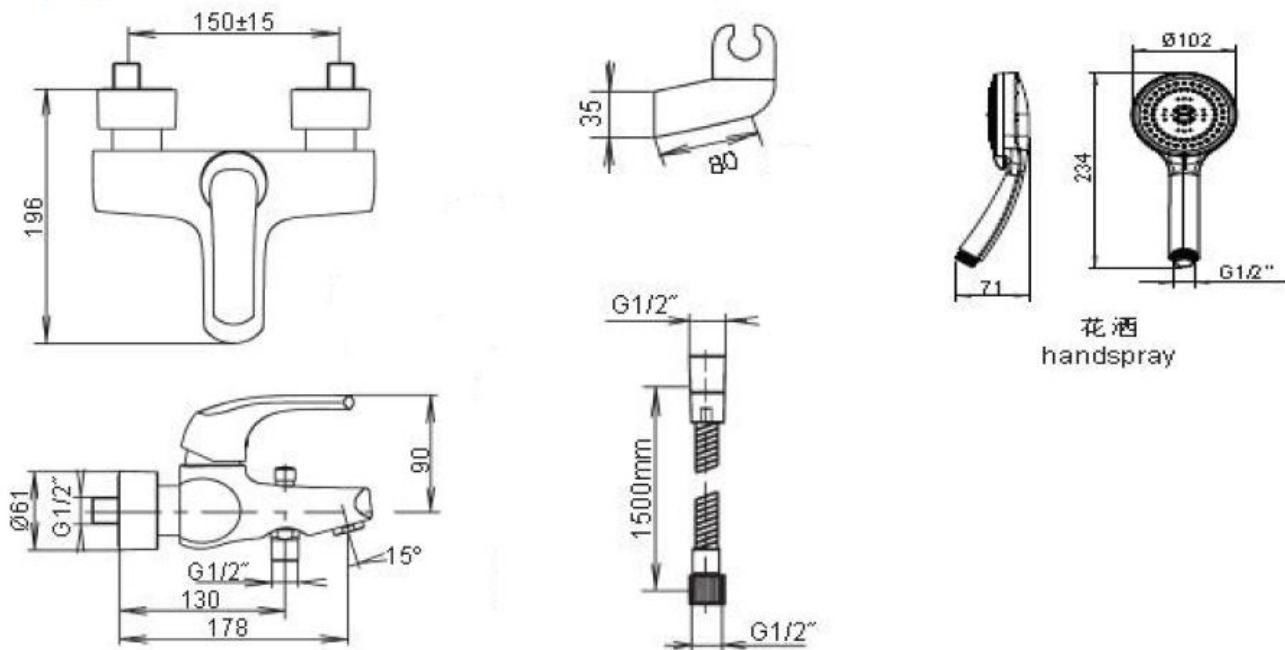

Product Specification:

Model	Spout		Handle	Includes	Finish	NOTE
	Reach	Height				
K-72692T	178mm	-	Metal	Spout, handle, aerator, diverter, multi-function handshower, flexible hose, bracket, bush, and valve	CP	-

Product Dimension:

Reference Value
参考值

UNIT: mm
单位: 毫米

花洒
handspray

K-72692T-4

Please note that the above information are subject to change without notice.