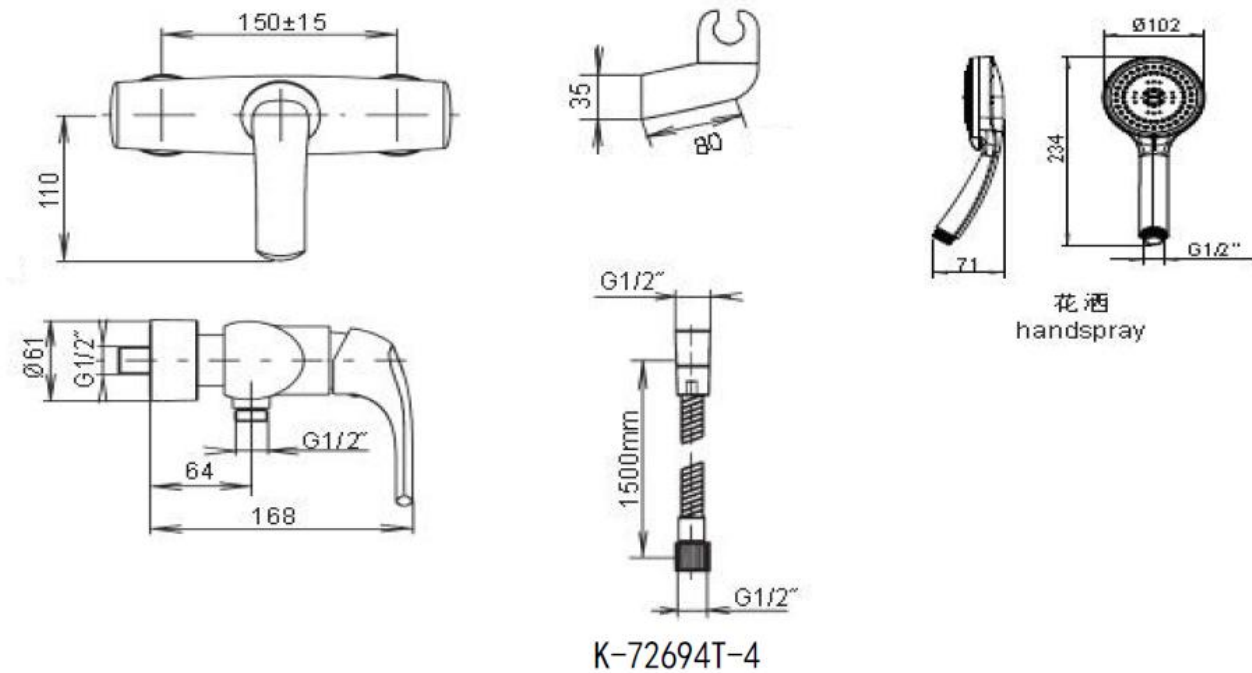

Product Specification:

Model	Spout		Handle	Includes	Finish	NOTE
	Reach	Height				
K-72694T-4-CP	168mm	-	Metal	Handle, multi-function handshower, flexible hose, bracket, bush, valve, and aerator	CP	-

Product Dimension:

Reference Value
参考值

UNIT: mm
单位: 毫米

Please note that the above information are subject to change without notice.