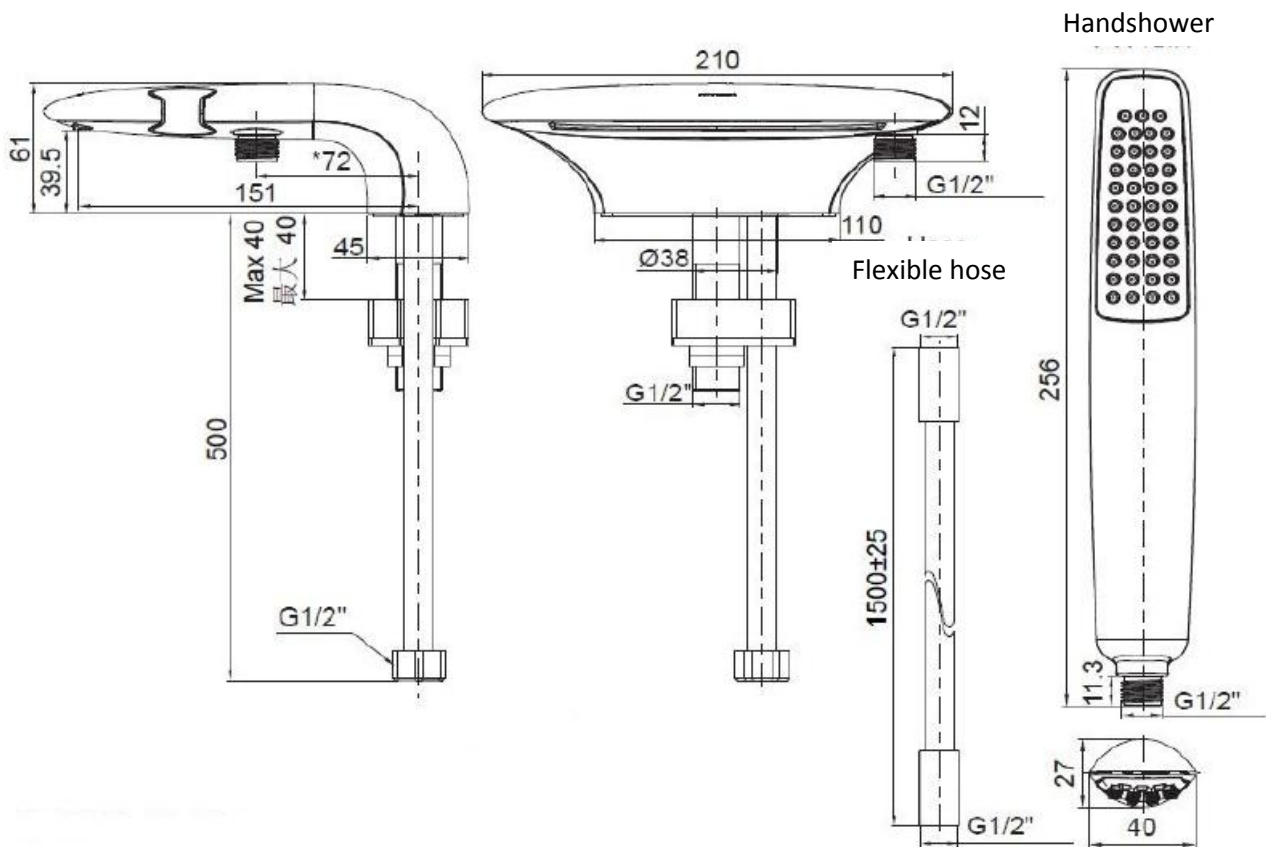

AIRFOIL DECK-MOUNT BATH AND SHOWER FAUCET

AIRFOIL
K-37266T-CP

Product Specification:

Model	Reach #	Includes	Finish
K-37266T	151 mm	Spout, Katalyst handshower, flexible hose, connection kit	Polished Chrome (-CP)

#Reach: the distance between the spout and the center of the faucet opening hole.

Product Dimension:

37266T

Please note that the above information are subject to change without notice.