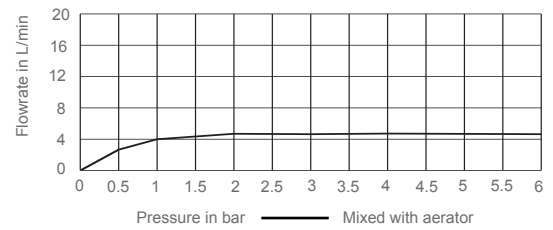

**Colour/Finish:** Polished Chrome

**Material:** Brass Body

**Minimum Pressure:** 0.5 bar

**Product Weight (kg):** 1.3 Without waste  
 2.0 Pop-up waste  
 1.6 Clicker waste

**Fixings Included:** Yes

**Guarantee (Years):** 5

**Additional Information:** KOHLER® finishes resist corrosion and tarnishing, whilst solid brass construction ensures durability and reliability.

Flow Diagram

Dimensions (mm)