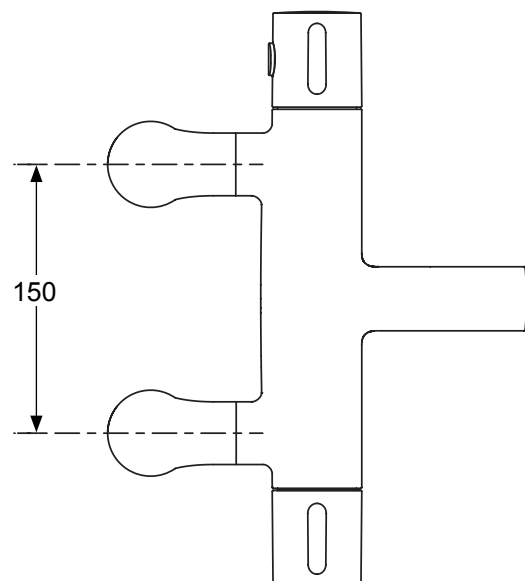

Cuff Thermostatic 2-Handle 2-Hole Deck-Mount Bath/Shower Mixer

98300D

Product Description: Cuff thermostatic 2-handle 2-hole deck-mount bath/shower mixer

Colour/Finish: Polished Chrome

Material: Brass Body

Minimum Pressure: 0.5 bar

Product Weight (kg): 3.9

Fixings Included: Yes

Guarantee (Years): 5

Flow Diagram

Additional Information: KOHLER® finishes resist corrosion and tarnishing, whilst solid brass construction ensures durability and reliability.

Dimensions (mm)

Kohler UK

Sales and Technical: +44 (0) 800 001 4466

info@kohler.co.uk

www.KOHLER.co.uk

THE BOLD LOOK
OF **KOHLER**®