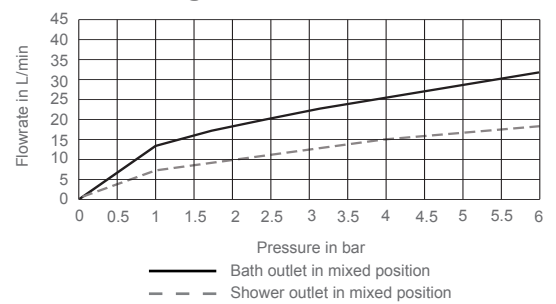

Cuff Thermostatic 2-Handle 2-Hole Deck-Mount Bath/Shower Mixer

98300D

Product Description: Cuff thermostatic 2-handle 2-hole deck-mount bath/shower mixer

Colour/Finish: Polished Chrome

Material: Brass Body

Minimum Pressure: 0.5 bar

Product Weight (kg): 3.9

Fixings Included: Yes

Guarantee (Years): 5

Flow Diagram

Additional Information: KOHLER® finishes resist corrosion and tarnishing, whilst solid brass construction ensures durability and reliability.