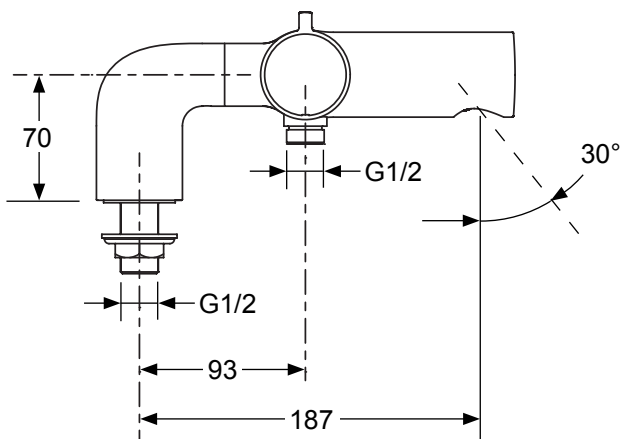

Cuff Thermostatic 2-Handle 2-Hole Deck-Mount Bath/Shower Mixer

98300D

Product Description: Cuff thermostatic 2-handle 2-hole deck-mount bath/shower mixer

Colour/Finish: Polished Chrome

Material: Brass Body

Minimum Pressure: 0.5 bar

Product Weight (kg): 3.9

Fixings Included: Yes

Guarantee (Years): 5

Flow Diagram

Additional Information: KOHLER® finishes resist corrosion and tarnishing, whilst solid brass construction ensures durability and reliability.

Dimensions (mm)

Kohler UK

Sales and Technical: +44 (0) 800 001 4466

info@kohler.co.uk

www.KOHLER.co.uk

THE BOLD LOOK
OF **KOHLER**®