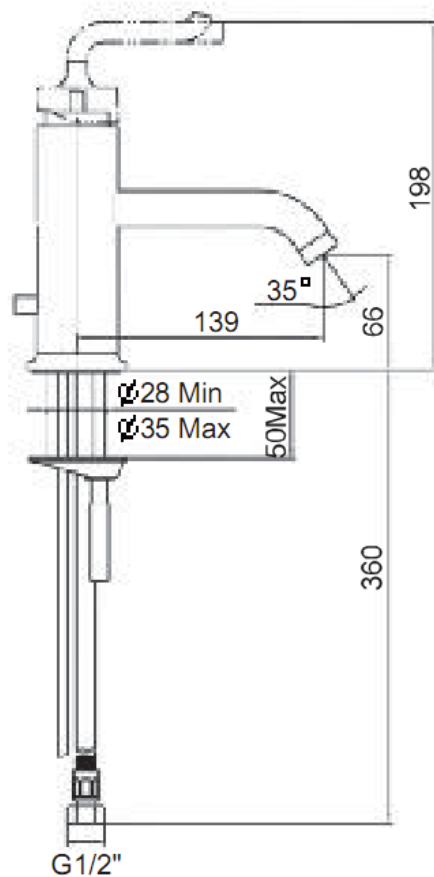

Product Specification:

Model	Spout		Handle	Includes	Finish
	Reach	Height			
K-14402T-4	139mm	66mm	Smile lever	Spout, handle, aerator, valve, pop-up drain with tailpiece, supplies, connection assy.	CP SN BN PGD BGD RGD
K-14402T-4A			Straight Lever		

Product Dimension:

K-14402T

Please note that the above information are subject to change without notice.