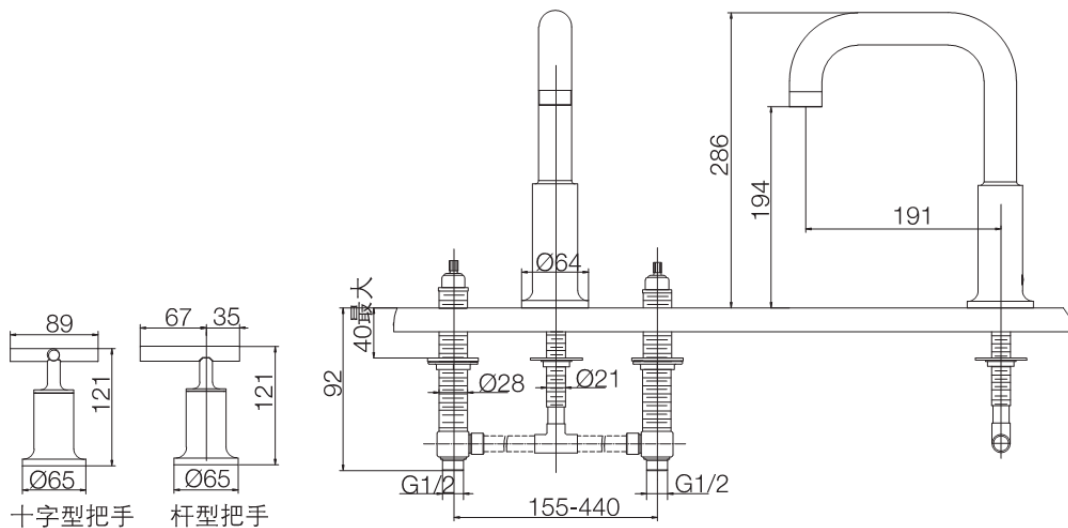

Product Specification:

Model	Spout		Handle	Includes	Finish	NOTE
	Reach	Height				
K-14428T-3	191mm	194mm	Cross	Spout, handles, valve, aerator	CP SN BN PGD BGD RGD	Can be matched with deck-mount diverter and handshower
K-14428T-4			Lever			

Product Dimension:

K-14428T

Please note that the above information are subject to change without notice.