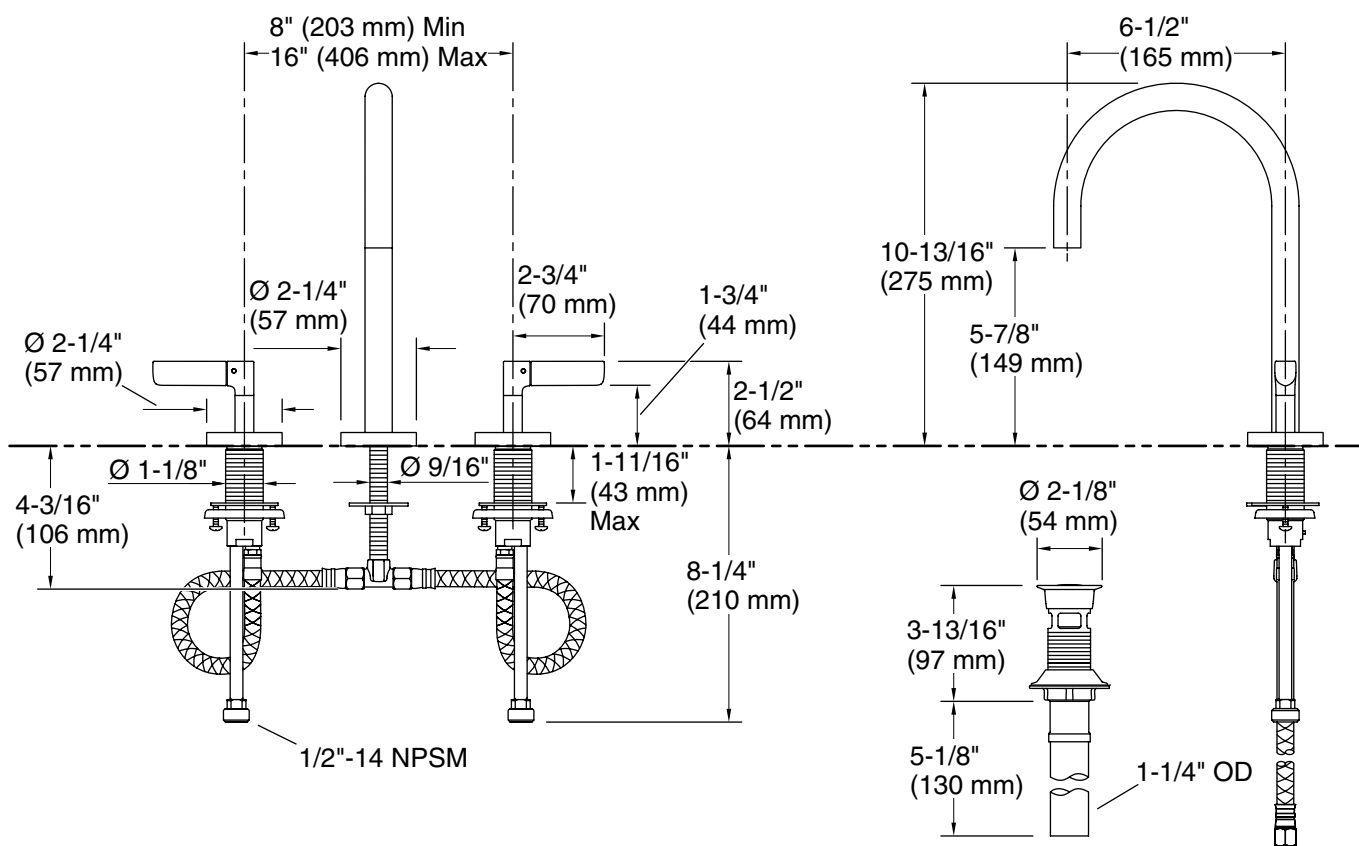

KALLISTA[®] Bathroom Sink Faucet, Gooseneck Spout

One Nazaré™

FEATURES

- Brass construction for durability and reliability
- Two-handle, widespread sink faucet for 8" (203 mm) - 16" (406 mm) centers
- 1.2 gal/min (4.5 l/min) flow rate
- Includes Soft Touch drain
- Quarter-turn washerless ceramic disc valves
- For project/hospitality specifications only
- Complements the One™ collection, and transitional and contemporary designs

CODES/STANDARDS APPLICABLE

- Specified model meets or exceeds the following:
- ADA
 - ASME A112.18.1/CSA B125.1
 - EPA WaterSense®
 - ICC/ANSI A117.1
 - NSF 61
 - All applicable US Federal and State material regulations

P23348

SPECIFIED MODEL

Model	Description	Finishes	
P23348-LV	One Nazaré Bathroom Sink Faucet, Gooseneck Spout	<input type="checkbox"/> CP Polished Chrome	<input type="checkbox"/> SN Polished Nickel

We reserve the right to make revisions without notice in the design of products or in packaging unless this right has specifically been waived at the time the order is accepted.