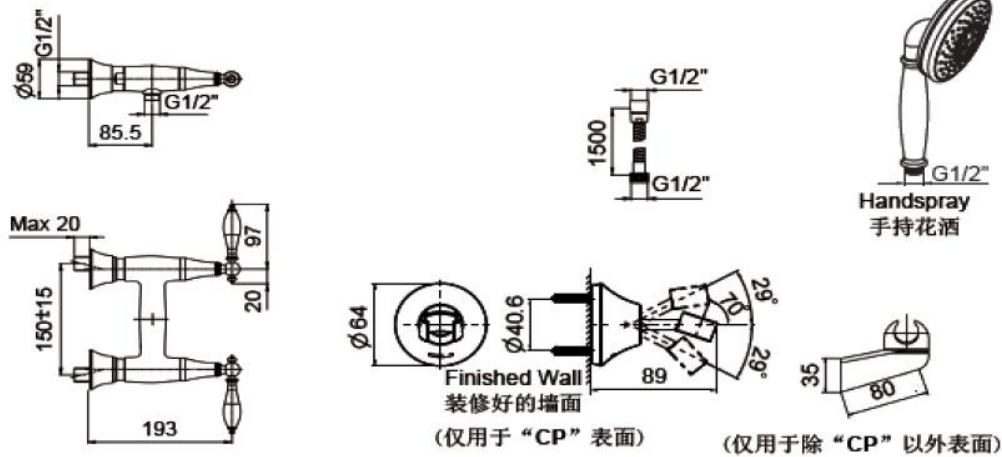

Product Specification:

Model	Handle	Includes	Finish
K-72656T-4M	Traditional lever	Valve, handles, flexible hose, connector, multi-function performance handshower (traditional) bracket,	CP AF SN BN
K-72656T-4P	Traditional lever with white accents		CP

Product Dimension:

Reference Value
参考值

UNIT: mm
单位: 毫米

K-72656T

Please note that the above information are subject to change without notice.