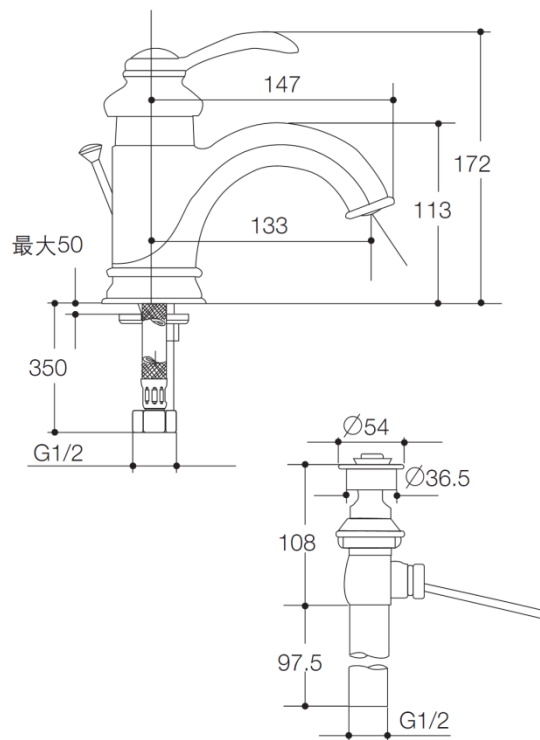

Product Specification:

Model	Spout		Handle	Includes	Finish
	Reach	Height			
K-8657T	133mm	-	Metal	Spout, valve, handle, aerator, drain kit, supplies, connection assy., faucet escutcheon	CP, CB, AF, SN, BN .BV

Product Dimension:

K-8657T

Please note that the above information are subject to change without notice.