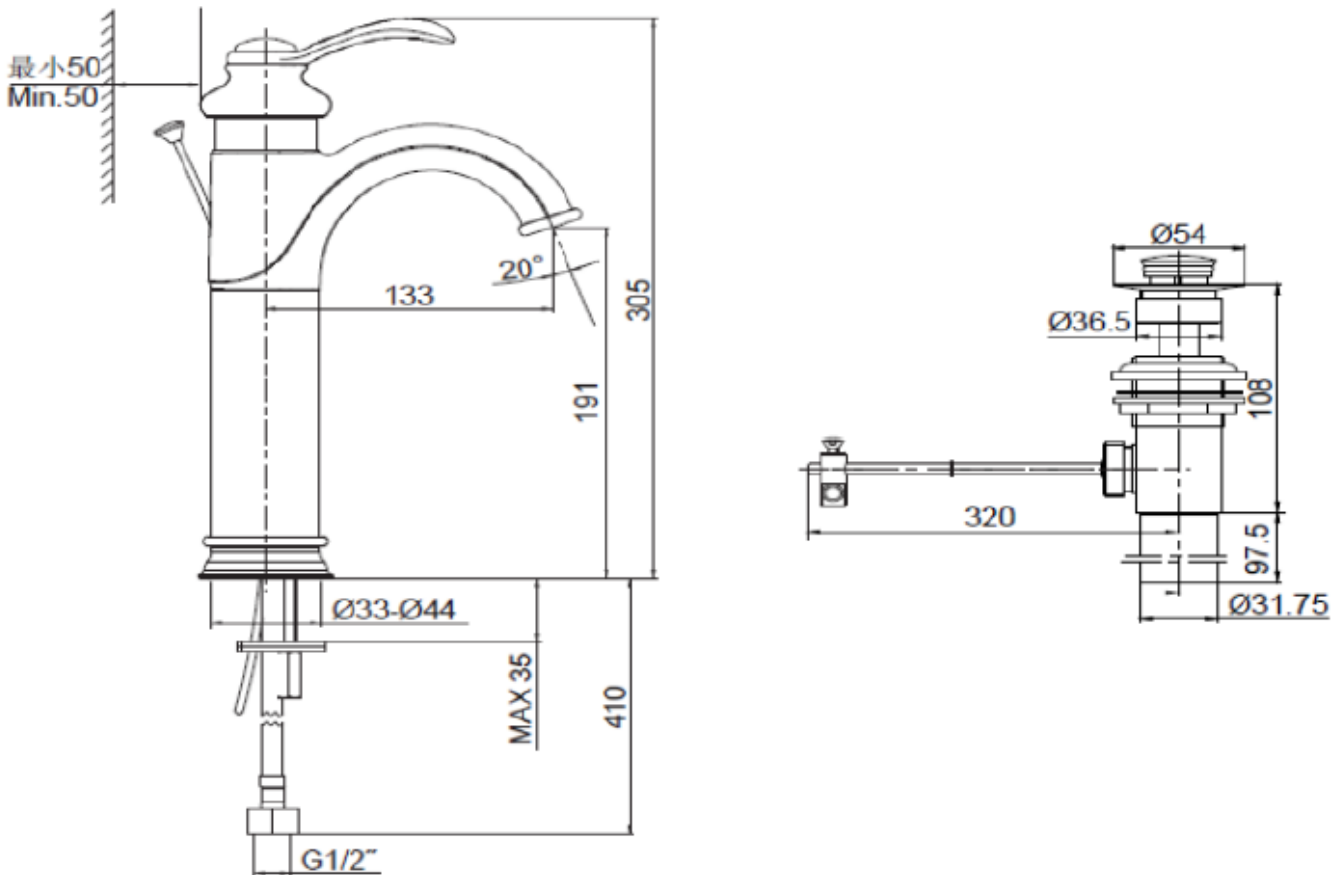

Product Specification:

Model	Spout		Handle	Includes	Finish
	Reach	Height			
K-98422T4	133mm	191mm	Metal	Valve, spout, handle, aerator, lift-rod assy., supplies, connection assy., escutcheon	CP, BV

Product Dimension: