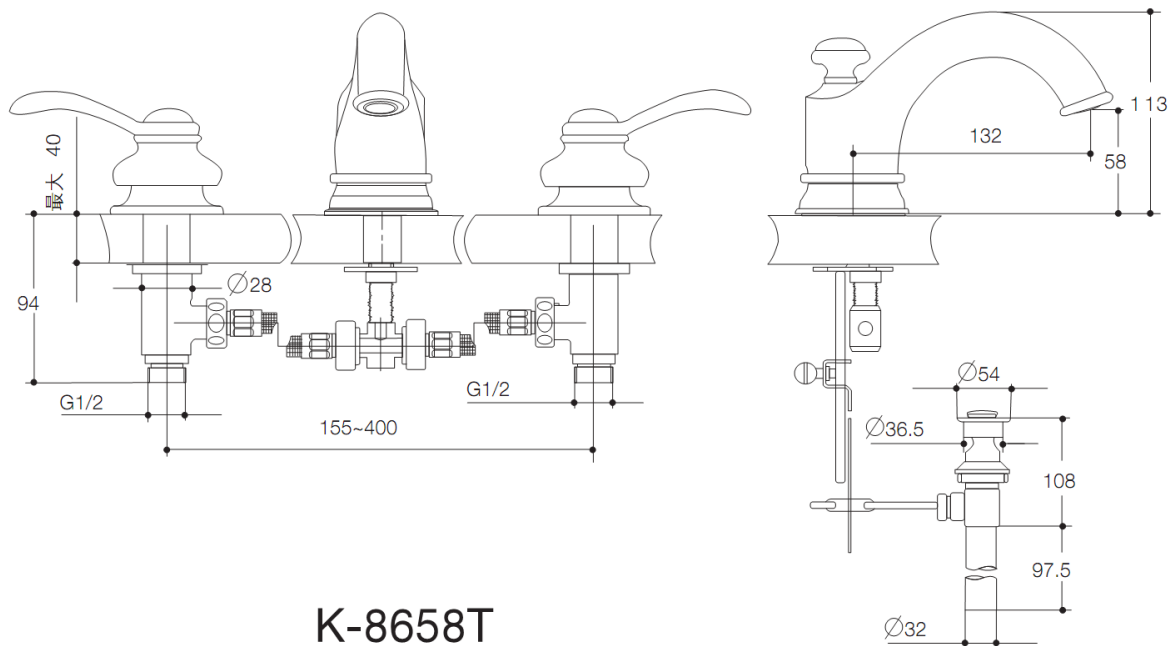

Product Specification:

Model	Spout		Handle	Includes	Finish
	Reach	Height			
K-8658T	132mm	-	Metal	Spout, valve, handle, aerator, drain kit, supplies, connection assy., faucet escutcheon	CP, CB, AF, SN, BN . BV

Product Dimension:

Please note that the above information are subject to change without notice.