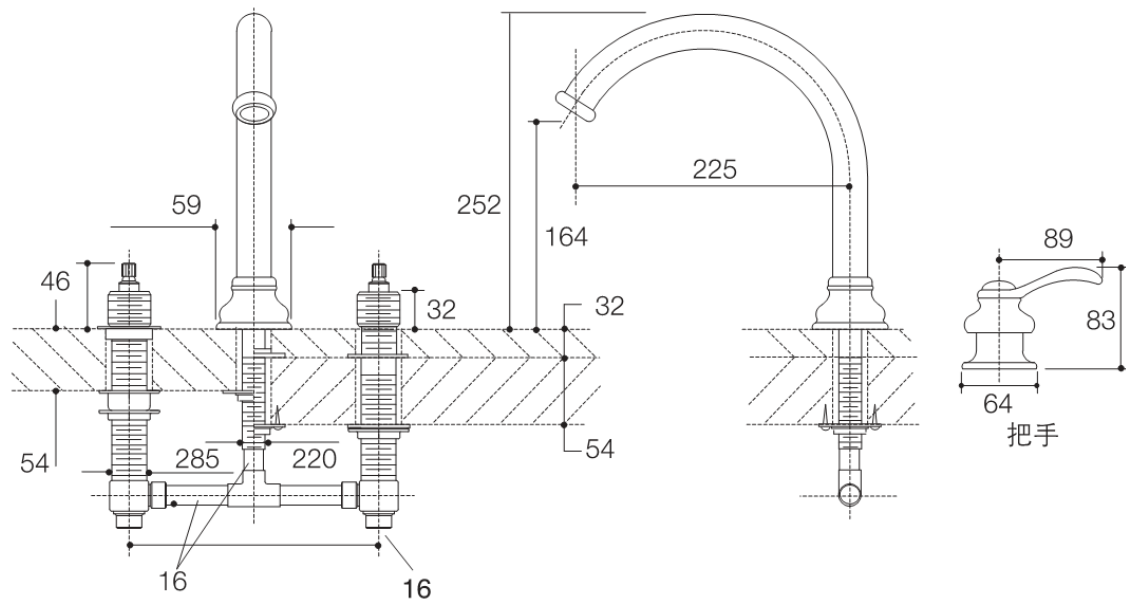

Product Specification:

Model	Spout		Handle	Includes	Finish	NOTE
	Reach	Height				
K-12885T	225mm	164mm	Metal	Spout, handle, valve, aerator	CP, AF, SN, BN.BV	Can be matched with 8667T or 219T deck-mount diverter and handshower

Product Dimension:

K-12885T-4

Please note that the above information are subject to change without notice.