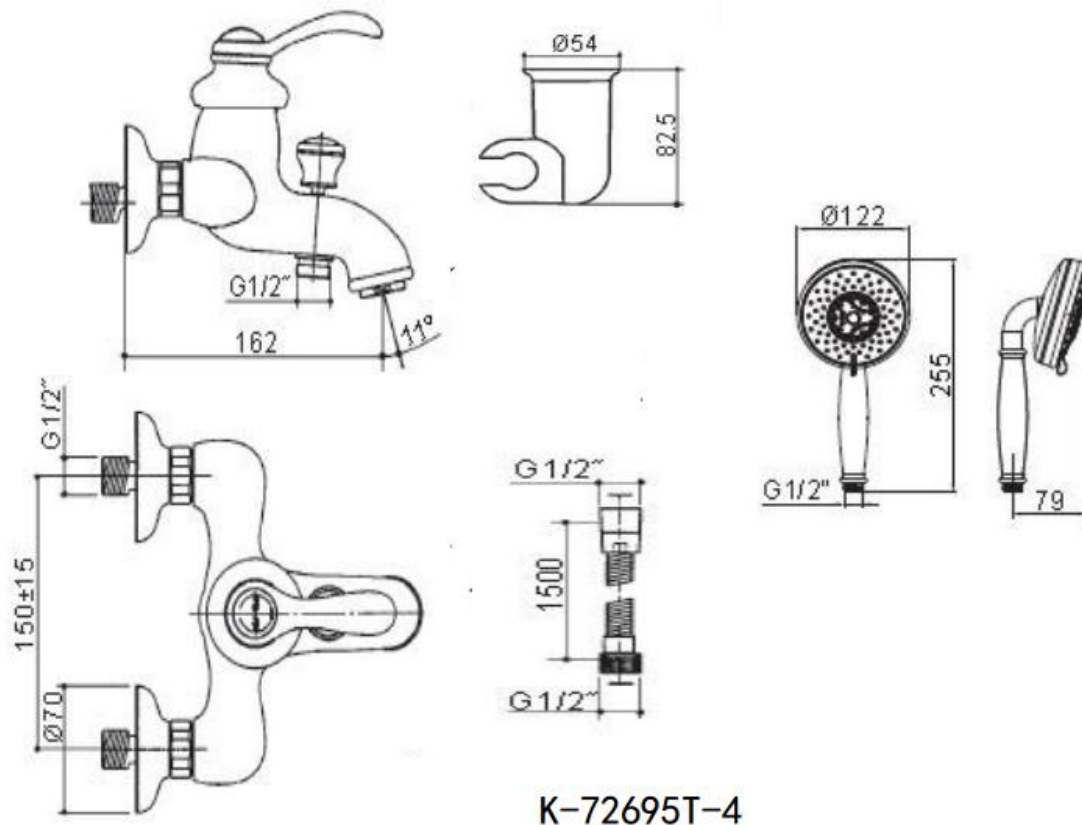

Product Specification:

Model	Spout Reach	Handle	Includes	Finish
K-72695T-4	162mm	Lever	Spout, valve, aerator, handles, diverter, escutcheon, flexible hose, bracket, connector and Rain Duet multi-function performance handshower	CP, AF, SN, BN, BV

Product Dimension:

Please note that the above information are subject to change without notice.