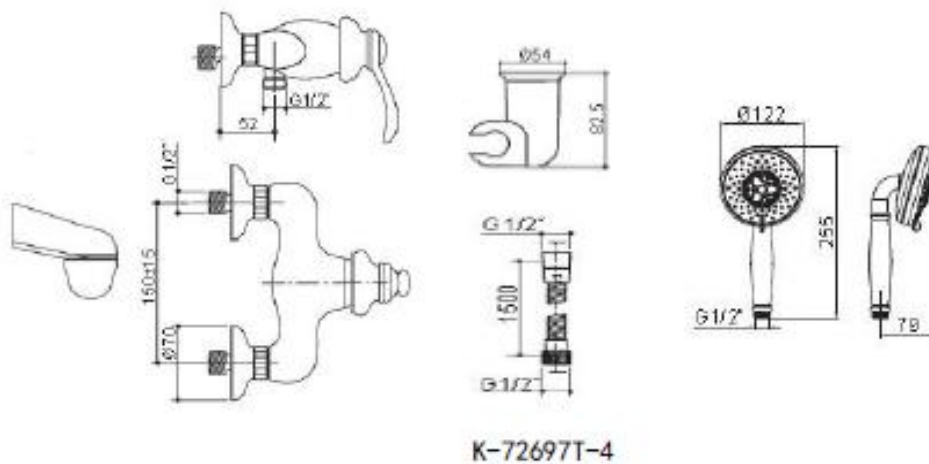

Product Specification:

Model	Handle	Includes	Finish	NOTE
K-72697T-4	Metal	Spout, valve, escutcheon, multi-function performance handshower, flexible hose, bracket, bush	CP, CB, AF, SN, BN, BV	PVD finish products are equipped with luxurious multi-function performance handshower

Product Dimension:

Reference Value
参考值

UNIT: mm
单位: 毫米

Please note that the above information are subject to change without notice.