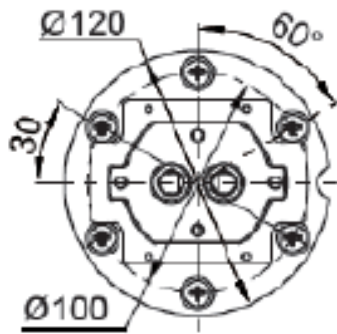

Seat Assy

Please note that the above information are subject to change without notice.