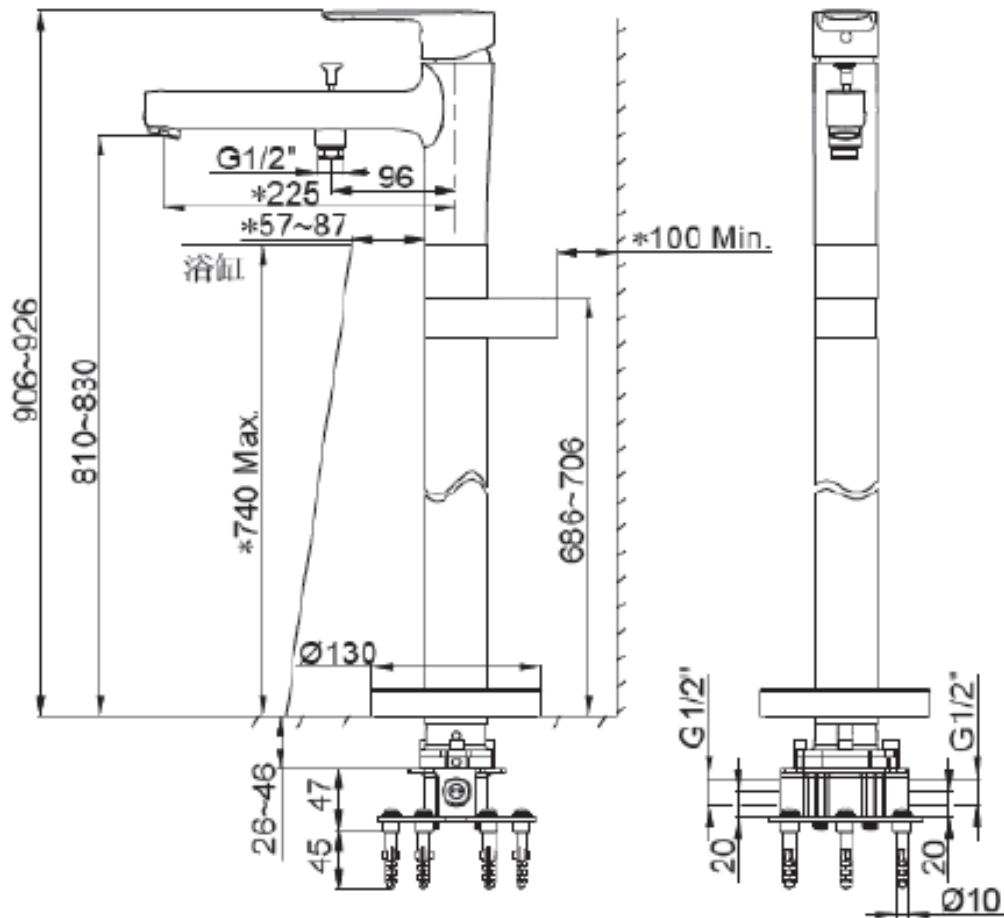

K-98918T-4

Mode	Description	Finish
K-98614T-4	July Free-standing Bath & Shower Faucet	Polished Chrome (-CP)

Product Dimension:

Please note that the above information are subject to change without notice.

Seat Assy

Handspray

Hose

Please note that the above information are subject to change without notice.