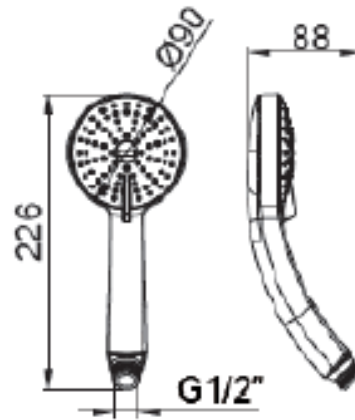

K-98918T-4

Mode	Description	Finish
K-98614T-4	July Free-standing Bath & Shower Faucet	Polished Chrome (-CP)

Product Dimension:

Please note that the above information are subject to change without notice.

Seat Assy

Handspray

Hose

Please note that the above information are subject to change without notice.