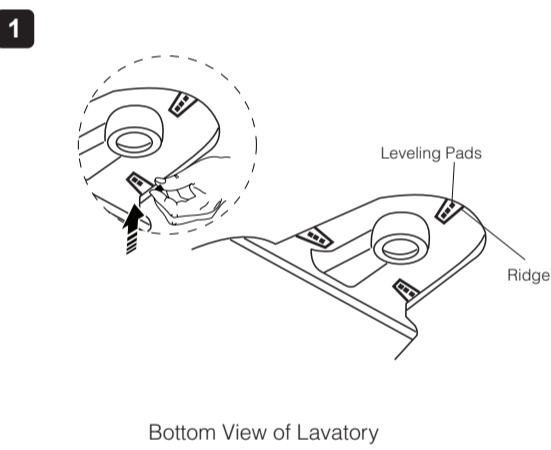

FULL-PEDESTAL INSTALLATION INSTRUCTIONS

Recommended Bottle Trap

K-75823IN-**/
K-7314IN-**

Recommended Drain

K-45432IN-**

Recommended Spare Parts

1223187
Mounting Kit

**Finish code must be specified when ordering.