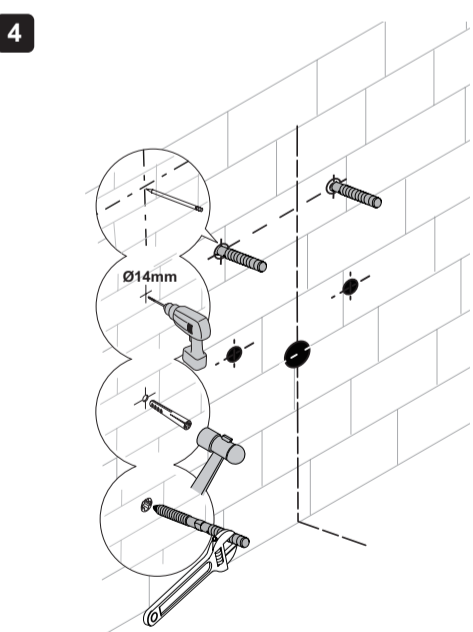

FULL-PEDESTAL INSTALLATION INSTRUCTIONS

Recommended Bottle Trap

K-75823IN-**/
K-7314IN-**

Recommended Drain

K-45432IN-**

Recommended Spare Parts

1223187
Mounting Kit

**Finish code must be specified when ordering.