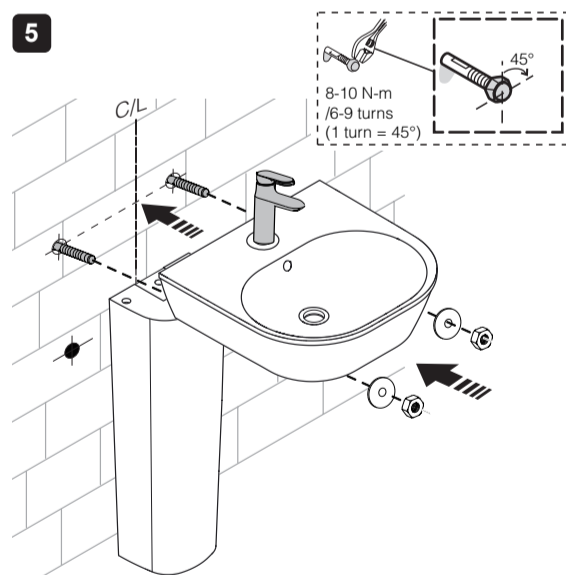

FULL-PEDESTAL INSTALLATION INSTRUCTIONS

Recommended Bottle Trap

K-75823IN-**/
K-7314IN-**

Recommended Drain

K-45432IN-**

Recommended Spare Parts

1223187
Mounting Kit

**Finish code must be specified when ordering.