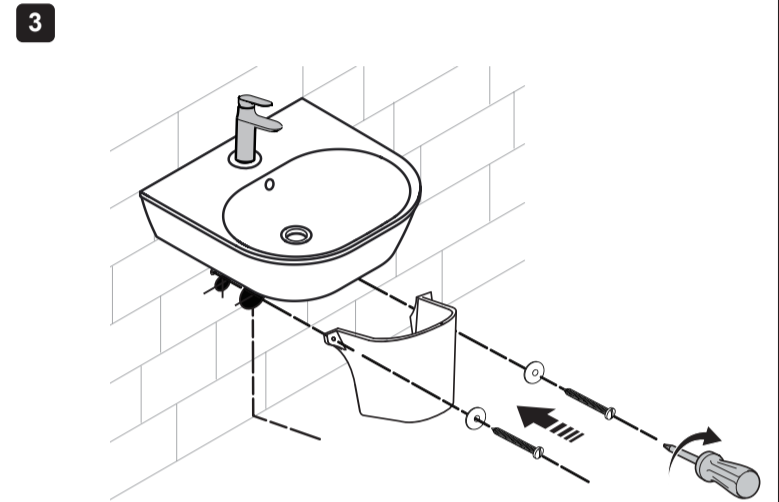

HALF-PEDESTAL INSTALLATION INSTRUCTIONS