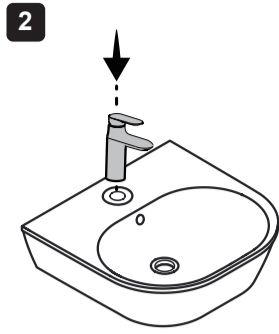

RECOMMENDED TOOLS AND MATERIALS

ORDERING INFORMATION

SPAN® ROUND WALL-MOUNT LAVATORY (SMALL).....	31458IN-0	SPAN® ROUND WM LAVATORY(SMALL) W FULL PED.....	24561IN-0
SPAN® ROUND WM LAVATORY(SMALL) W HALF PED.....	24560IN-0	INCLUDES SPAN® ROUND WALL-MOUNT LAVATORY (SMALL).....	31458IN-0
INCLUDES SPAN® ROUND WALL-MOUNT LAVATORY (SMALL).....	31458IN-0	INCLUDES FOLIO™/ PATIO® PEDESTAL.....	2019IN-0
INCLUDES FOLIO™ HALF-PEDESTAL.....	11340IN-0		
SPAN® SQUARE WALL-MOUNT LAVATORY.....	25317IN-0	SPAN® SQUARE WM LAVATORY W FULL PED.....	24559IN-0
SPAN® SQUARE WM LAVATORY W HALF PED.....	24558IN-0	INCLUDES SPAN® SQUARE WALL-MOUNT LAVATORY.....	25317IN-0
INCLUDES SPAN® SQUARE WALL-MOUNT LAVATORY.....	25317IN-0	INCLUDES FOLIO™/ PATIO® PEDESTAL.....	2019IN-0
INCLUDES FOLIO™ HALF-PEDESTAL.....	11340IN-0		
SPAN® SQUARE WALL-MOUNT LAVATORY (SMALL).....	31460IN-0	SPAN® SQUARE WM LAV(SMALL) W FULL PED.....	24562IN-0
SPAN® SQUARE WM LAV(SMALL) W HALF PED.....	24563IN-0	INCLUDES SPAN® SQUARE WALL-MOUNT LAVATORY (SMALL)...	31460IN-0
INCLUDES SPAN® SQUARE WALL-MOUNT LAVATORY (SMALL).....	31460IN-0	INCLUDES FOLIO™/PATIO® PEDESTAL.....	2019IN-0
INCLUDES FOLIO™ HALF-PEDESTAL.....	11340IN-0		

ROUGHING-IN

Unit: Inches (cm)

NOTES:

- Fixture dimensions are nominal and confirm to tolerances as per ASME Standard A112.19.2M.
- Product illustrations shown are representative only; actual product may vary.
- Kohler reserves the right to make changes in product characteristics, packaging or availability at any time without notice.

WALL-MOUNT LAVATORY INSTALLATION INSTRUCTIONS

NOTE: Refer Roughing-in for dimensions A & B

NOTE: Refer manufacturer's Installation Instruction for Installation of Faucet, Drain & Bottle Trap with lavatory.