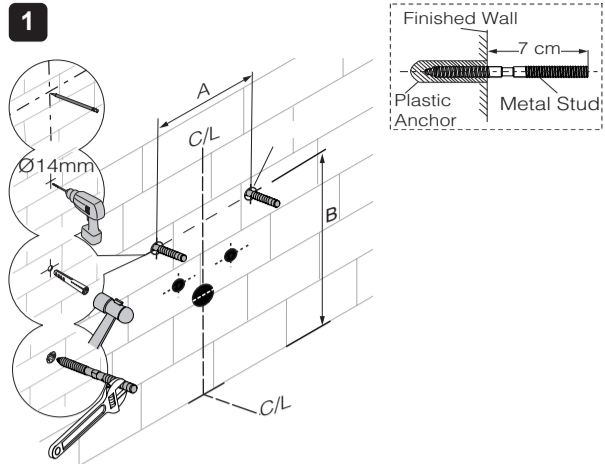

ROUGHING-IN

Unit: Inches (cm)

NOTES:

- Fixture dimensions are nominal and confirm to tolerances as per ASME Standard A112.19.2M.
- Product illustrations shown are representative only; actual product may vary.
- Kohler reserves the right to make changes in product characteristics, packaging or availability at any time without notice.

WALL-MOUNT LAVATORY INSTALLATION INSTRUCTIONS

NOTE: Refer Roughing-in for dimensions A & B

NOTE: Refer manufacturer's Installation Instruction for Installation of Faucet, Drain & Bottle Trap with lavatory.