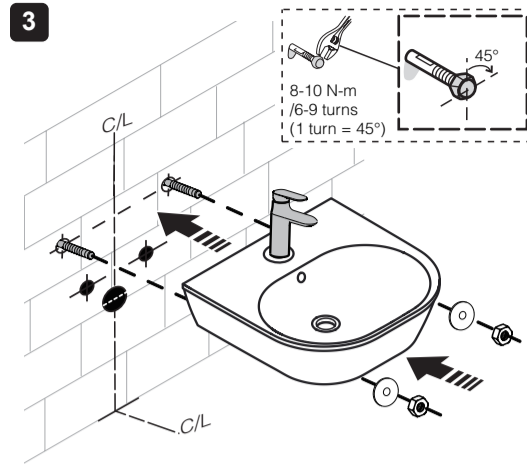

ROUGHING-IN

Unit: Inches (cm)

NOTES:

- Fixture dimensions are nominal and confirm to tolerances as per ASME Standard A112.19.2M.
- Product illustrations shown are representative only; actual product may vary.
- Kohler reserves the right to make changes in product characteristics, packaging or availability at any time without notice.

CAUTION: Do not use white cement or high lime-content cement to install this lav. The expansion of cement due to rise in temperature may cause the lav to crack or be damaged. Kohler is not responsible for any damage due to installation with the use of cement.

WALL-MOUNT LAVATORY INSTALLATION INSTRUCTIONS

NOTE: Refer Roughing-in for dimensions A & B

NOTE: Refer manufacturer's Installation Instruction for Installation of Faucet, Drain & Bottle Trap with lavatory.