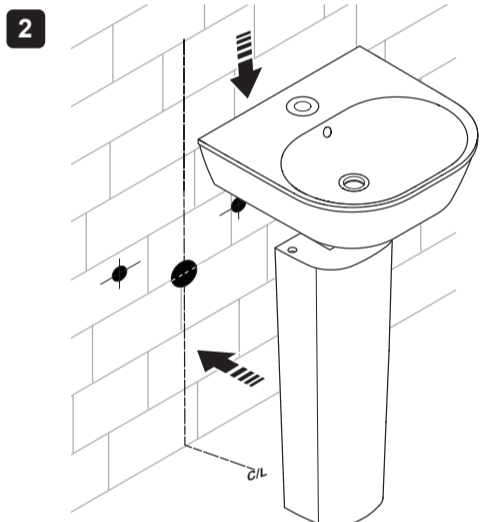

FULL-PEDESTAL INSTALLATION INSTRUCTIONS

Recommended Bottle Trap

K-75823IN-**/
K-7314IN-**

Recommended Drain

K-45432IN-**

Recommended Spare Parts

1223187
Mounting Kit

**Finish code must be specified when ordering.