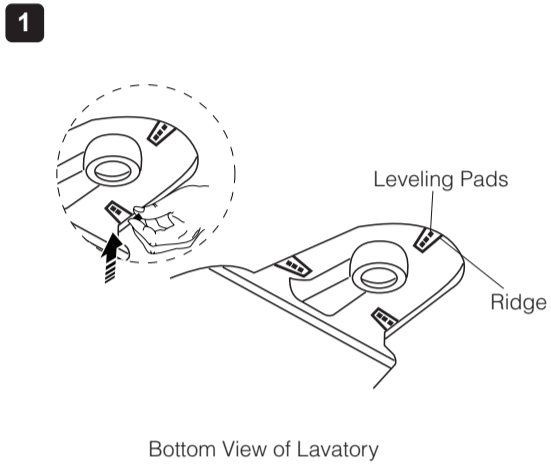

HALF-PEDESTAL INSTALLATION INSTRUCTIONS