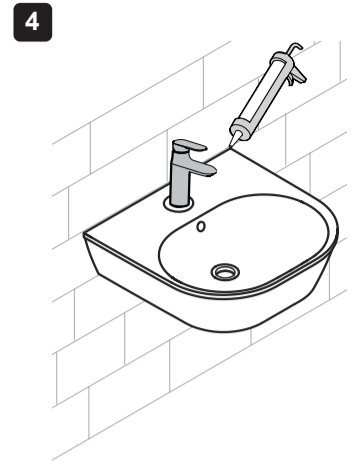

CAUTION: Do not use white cement or high lime-content cement to install this lav. The expansion of cement due to rise in temperature may cause the lav to crack or be damaged. Kohler is not responsible for any damage due to installation with the use of cement.

WALL-MOUNT LAVATORY INSTALLATION INSTRUCTIONS

NOTE: Refer Roughing-in for dimensions A & B

NOTE: Refer manufacturer's Installation Instruction for Installation of Faucet, Drain & Bottle Trap with lavatory.