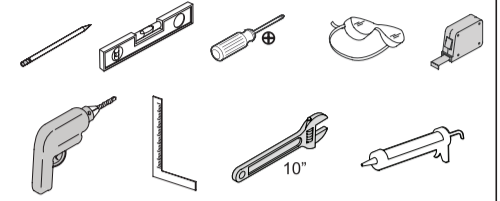

BEFORE YOU BEGIN

WARNING:

Risk of personal injury or product damage. Handle with care.

Vitreous China can break or chip if the bolts and nuts are over-tightened, or if the product is handled carelessly.

- Observe all local plumbing and building codes.
- Carefully inspect the new lav for any damage. In case of any damage, please discard the product & contact Kohler customer care.
- User should preserve this document to order spare parts in future.

RECOMMENDED TOOLS AND MATERIALS

ORDERING INFORMATION

SPAN® ROUND WALL-MOUNT LAVATORY (SMALL).....	31458IN-0	SPAN® ROUND WM LAVATORY(SMALL) W FULL PED.....	24561IN-0
SPAN® ROUND WM LAVATORY(SMALL) W HALF PED.....	24560IN-0	INCLUDES SPAN® ROUND WALL-MOUNT LAVATORY (SMALL).....	31458IN-0
INCLUDES SPAN® ROUND WALL-MOUNT LAVATORY (SMALL).....	31458IN-0	INCLUDES FOLIO™/ PATIO® PEDESTAL.....	2019IN-0
INCLUDES FOLIO™ HALF-PEDESTAL.....	11340IN-0		
SPAN® SQUARE WALL-MOUNT LAVATORY.....	25317IN-0	SPAN® SQUARE WM LAVATORY W FULL PED.....	24559IN-0
SPAN® SQUARE WM LAVATORY W HALF PED.....	24558IN-0	INCLUDES SPAN® SQUARE WALL-MOUNT LAVATORY.....	25317IN-0
INCLUDES SPAN® SQUARE WALL-MOUNT LAVATORY.....	25317IN-0	INCLUDES FOLIO™/ PATIO® PEDESTAL.....	2019IN-0
INCLUDES FOLIO™ HALF-PEDESTAL.....	11340IN-0		
SPAN® SQUARE WALL-MOUNT LAVATORY (SMALL).....	31460IN-0	SPAN® SQUARE WM LAV(SMALL) W FULL PED.....	24562IN-0
SPAN® SQUARE WM LAV(SMALL) W HALF PED.....	24563IN-0	INCLUDES SPAN® SQUARE WALL-MOUNT LAVATORY (SMALL)...	31460IN-0
INCLUDES SPAN® SQUARE WALL-MOUNT LAVATORY (SMALL).....	31460IN-0	INCLUDES FOLIO™/PATIO® PEDESTAL.....	2019IN-0
INCLUDES FOLIO™ HALF-PEDESTAL.....	11340IN-0		

ROUGHING-IN

Unit: Inches (cm)

NOTES:

- Fixture dimensions are nominal and confirm to tolerances as per ASME Standard A112.19.2M.
- Product illustrations shown are representative only; actual product may vary.
- Kohler reserves the right to make changes in product characteristics, packaging or availability at any time without notice.