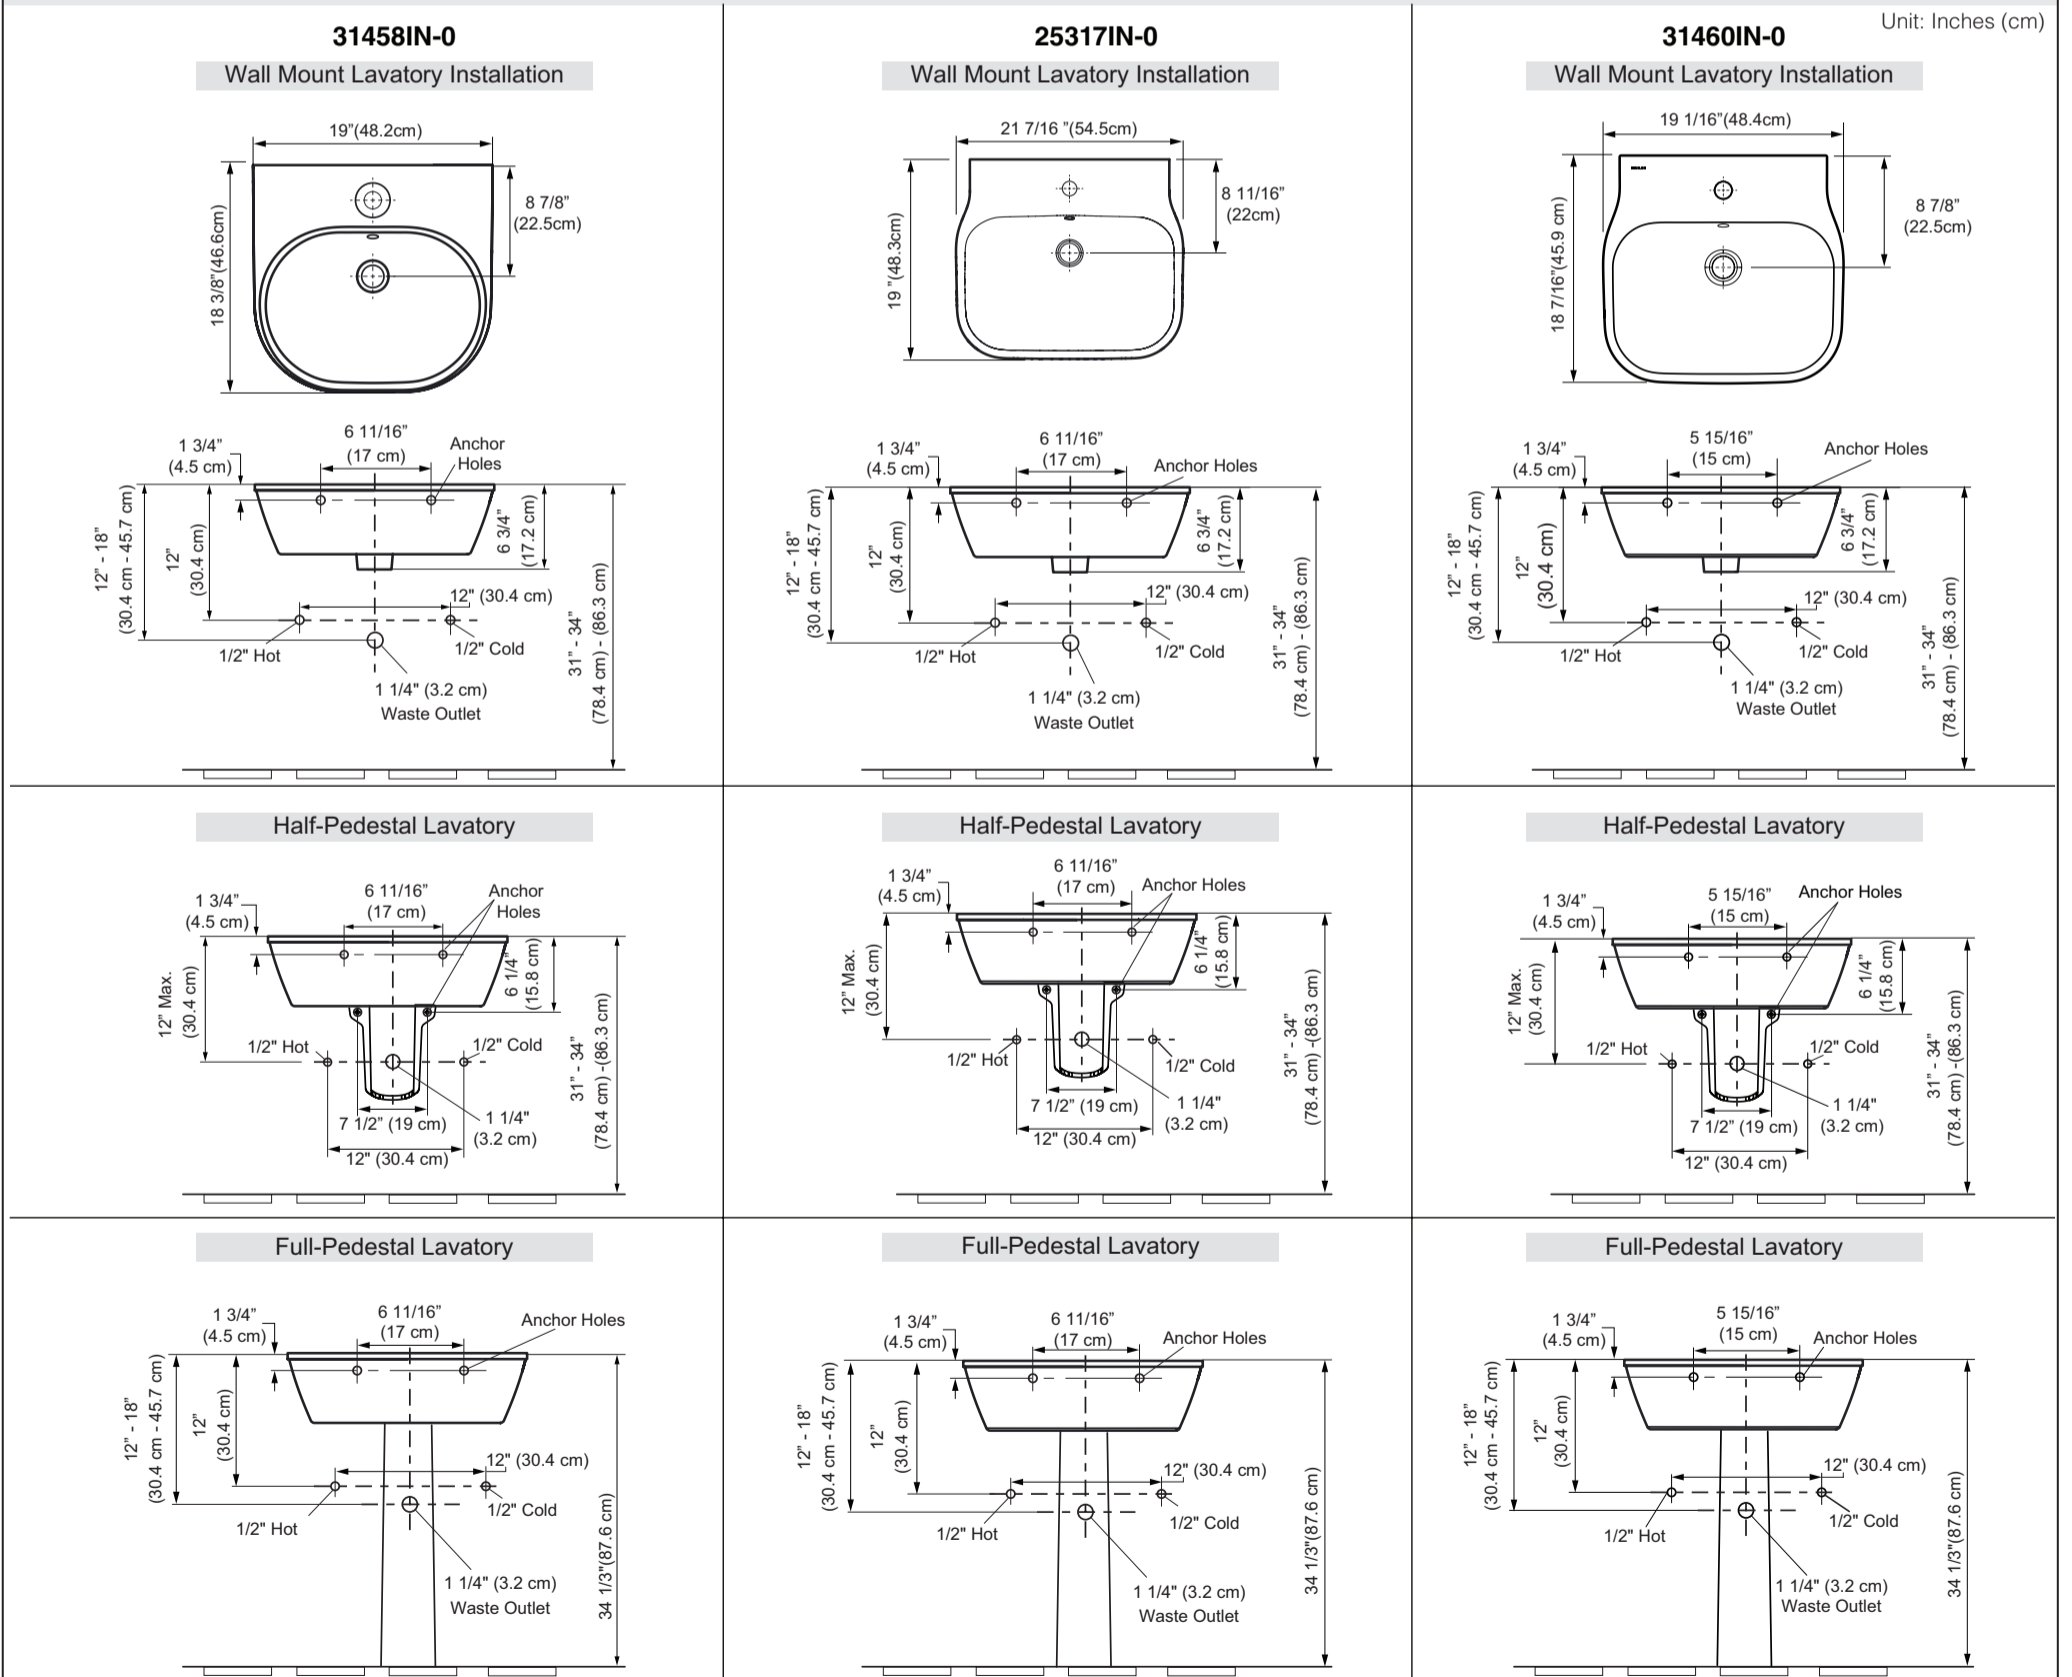

RECOMMENDED TOOLS AND MATERIALS

ORDERING INFORMATION

SPAN® ROUND WALL-MOUNT LAVATORY (SMALL).....	31458IN-0	SPAN® ROUND WM LAVATORY(SMALL) W FULL PED.....	24561IN-0
SPAN® ROUND WM LAVATORY(SMALL) W HALF PED.....	24560IN-0	INCLUDES SPAN® ROUND WALL-MOUNT LAVATORY (SMALL).....	31458IN-0
INCLUDES SPAN® ROUND WALL-MOUNT LAVATORY (SMALL).....	31458IN-0	INCLUDES FOLIO™/ PATIO® PEDESTAL.....	2019IN-0
INCLUDES FOLIO™ HALF-PEDESTAL.....	11340IN-0		
SPAN® SQUARE WALL-MOUNT LAVATORY.....	25317IN-0	SPAN® SQUARE WM LAVATORY W FULL PED.....	24559IN-0
SPAN® SQUARE WM LAVATORY W HALF PED.....	24558IN-0	INCLUDES SPAN® SQUARE WALL-MOUNT LAVATORY.....	25317IN-0
INCLUDES SPAN® SQUARE WALL-MOUNT LAVATORY.....	25317IN-0	INCLUDES FOLIO™/ PATIO® PEDESTAL.....	2019IN-0
INCLUDES FOLIO™ HALF-PEDESTAL.....	11340IN-0		
SPAN® SQUARE WALL-MOUNT LAVATORY (SMALL).....	31460IN-0	SPAN® SQUARE WM LAV(SMALL) W FULL PED.....	24562IN-0
SPAN® SQUARE WM LAV(SMALL) W HALF PED.....	24563IN-0	INCLUDES SPAN® SQUARE WALL-MOUNT LAVATORY (SMALL)...	31460IN-0
INCLUDES SPAN® SQUARE WALL-MOUNT LAVATORY (SMALL).....	31460IN-0	INCLUDES FOLIO™/PATIO® PEDESTAL.....	2019IN-0
INCLUDES FOLIO™ HALF-PEDESTAL.....	11340IN-0		

ROUGHING-IN

Unit: Inches (cm)

NOTES:

- Fixture dimensions are nominal and confirm to tolerances as per ASME Standard A112.19.2M.
- Product illustrations shown are representative only; actual product may vary.
- Kohler reserves the right to make changes in product characteristics, packaging or availability at any time without notice.

WALL-MOUNT LAVATORY INSTALLATION INSTRUCTIONS

NOTE: Refer Roughing-in for dimensions A & B

NOTE: Refer manufacturer's Installation Instruction for Installation of Faucet, Drain & Bottle Trap with lavatory.