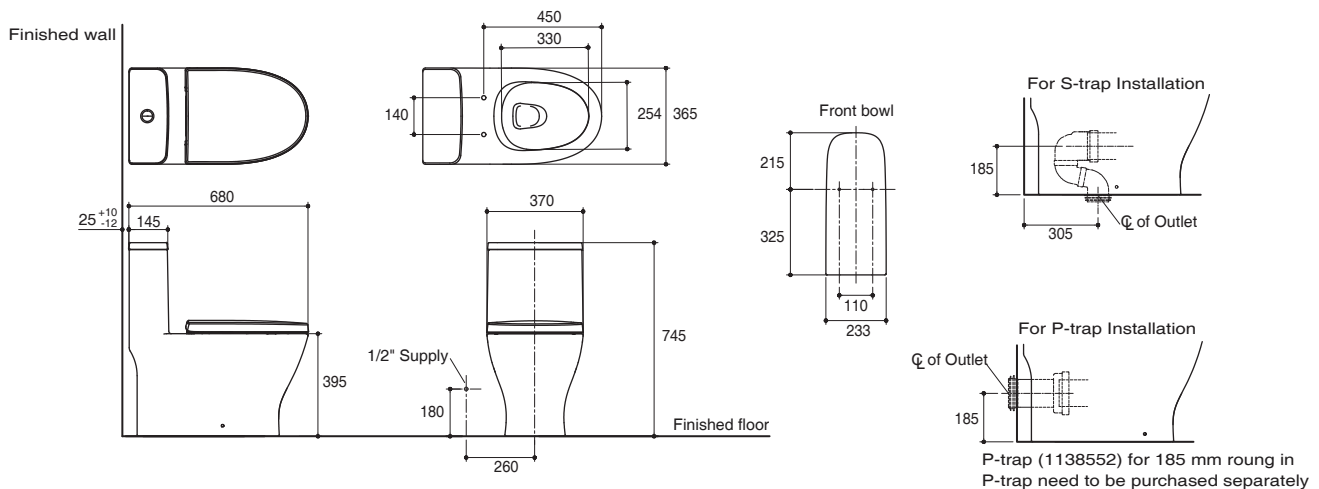

Installation Notes

Install this product according to the installation guide.

Recommended Accessories		Color/Finished
1065832	Water supply hose, stainless	CP: Polished Chrome
1265885-SP	Shut off valve	CP: Polished Chrome
1138552	P-Trap connector	N/A

Dimensions are approximate.
Unit: mm